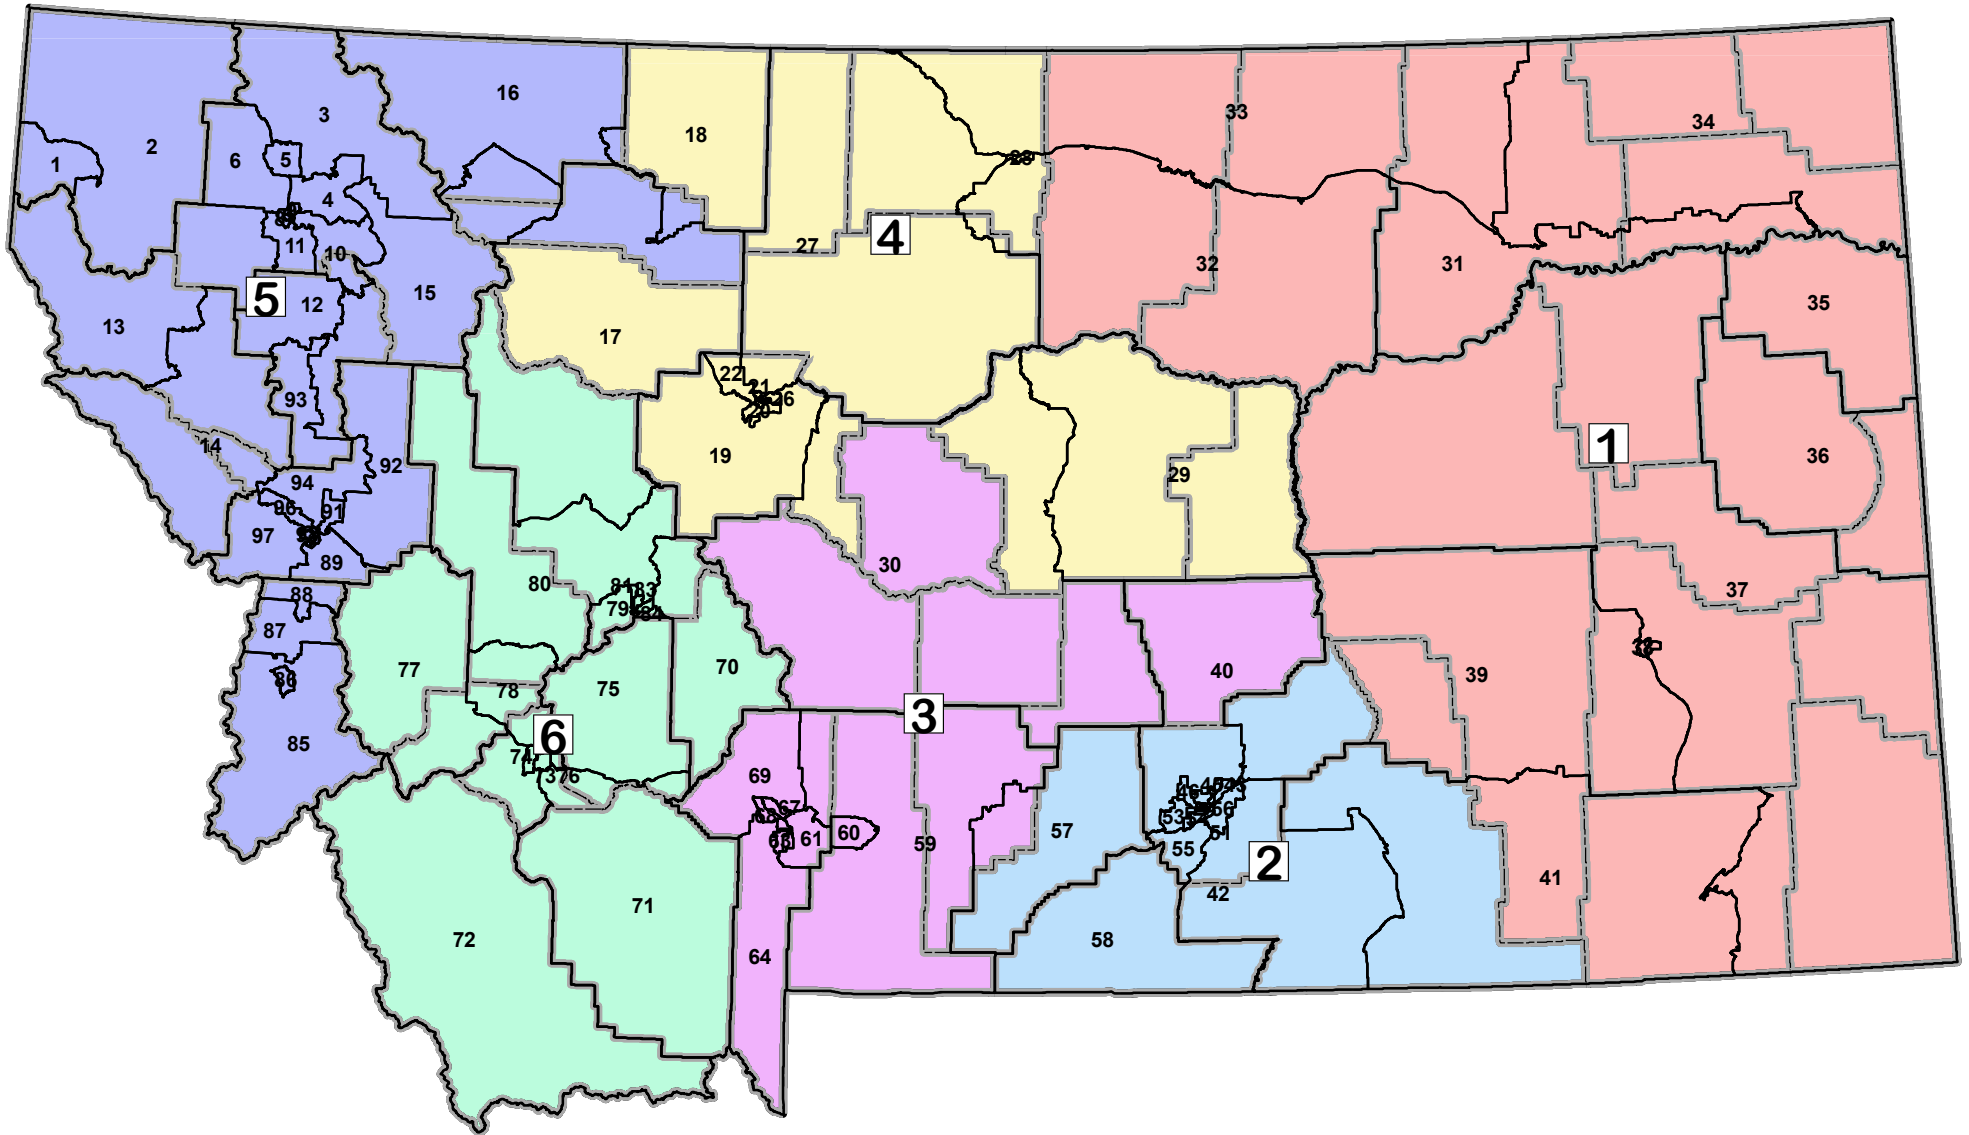

# Regional Analysis of Legislative Districts

Current State House Districts  
 Counties

Analysis based on 2015 Total Population Estimate from  
 the Census and Economic Information Center (CEIC)  
 Montana Department of Commerce