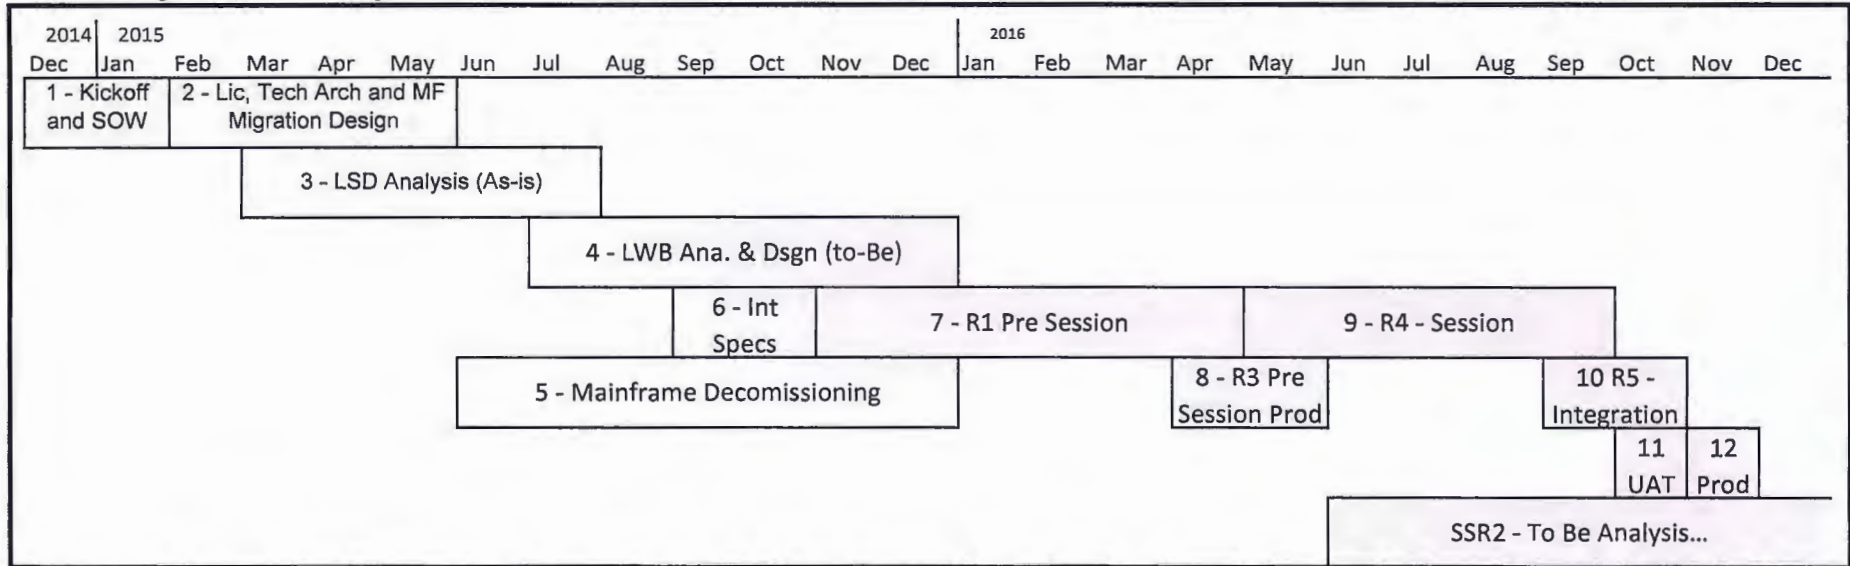

# SSR Project Roadmap

Salmon = Complete  
 Blue = In Process