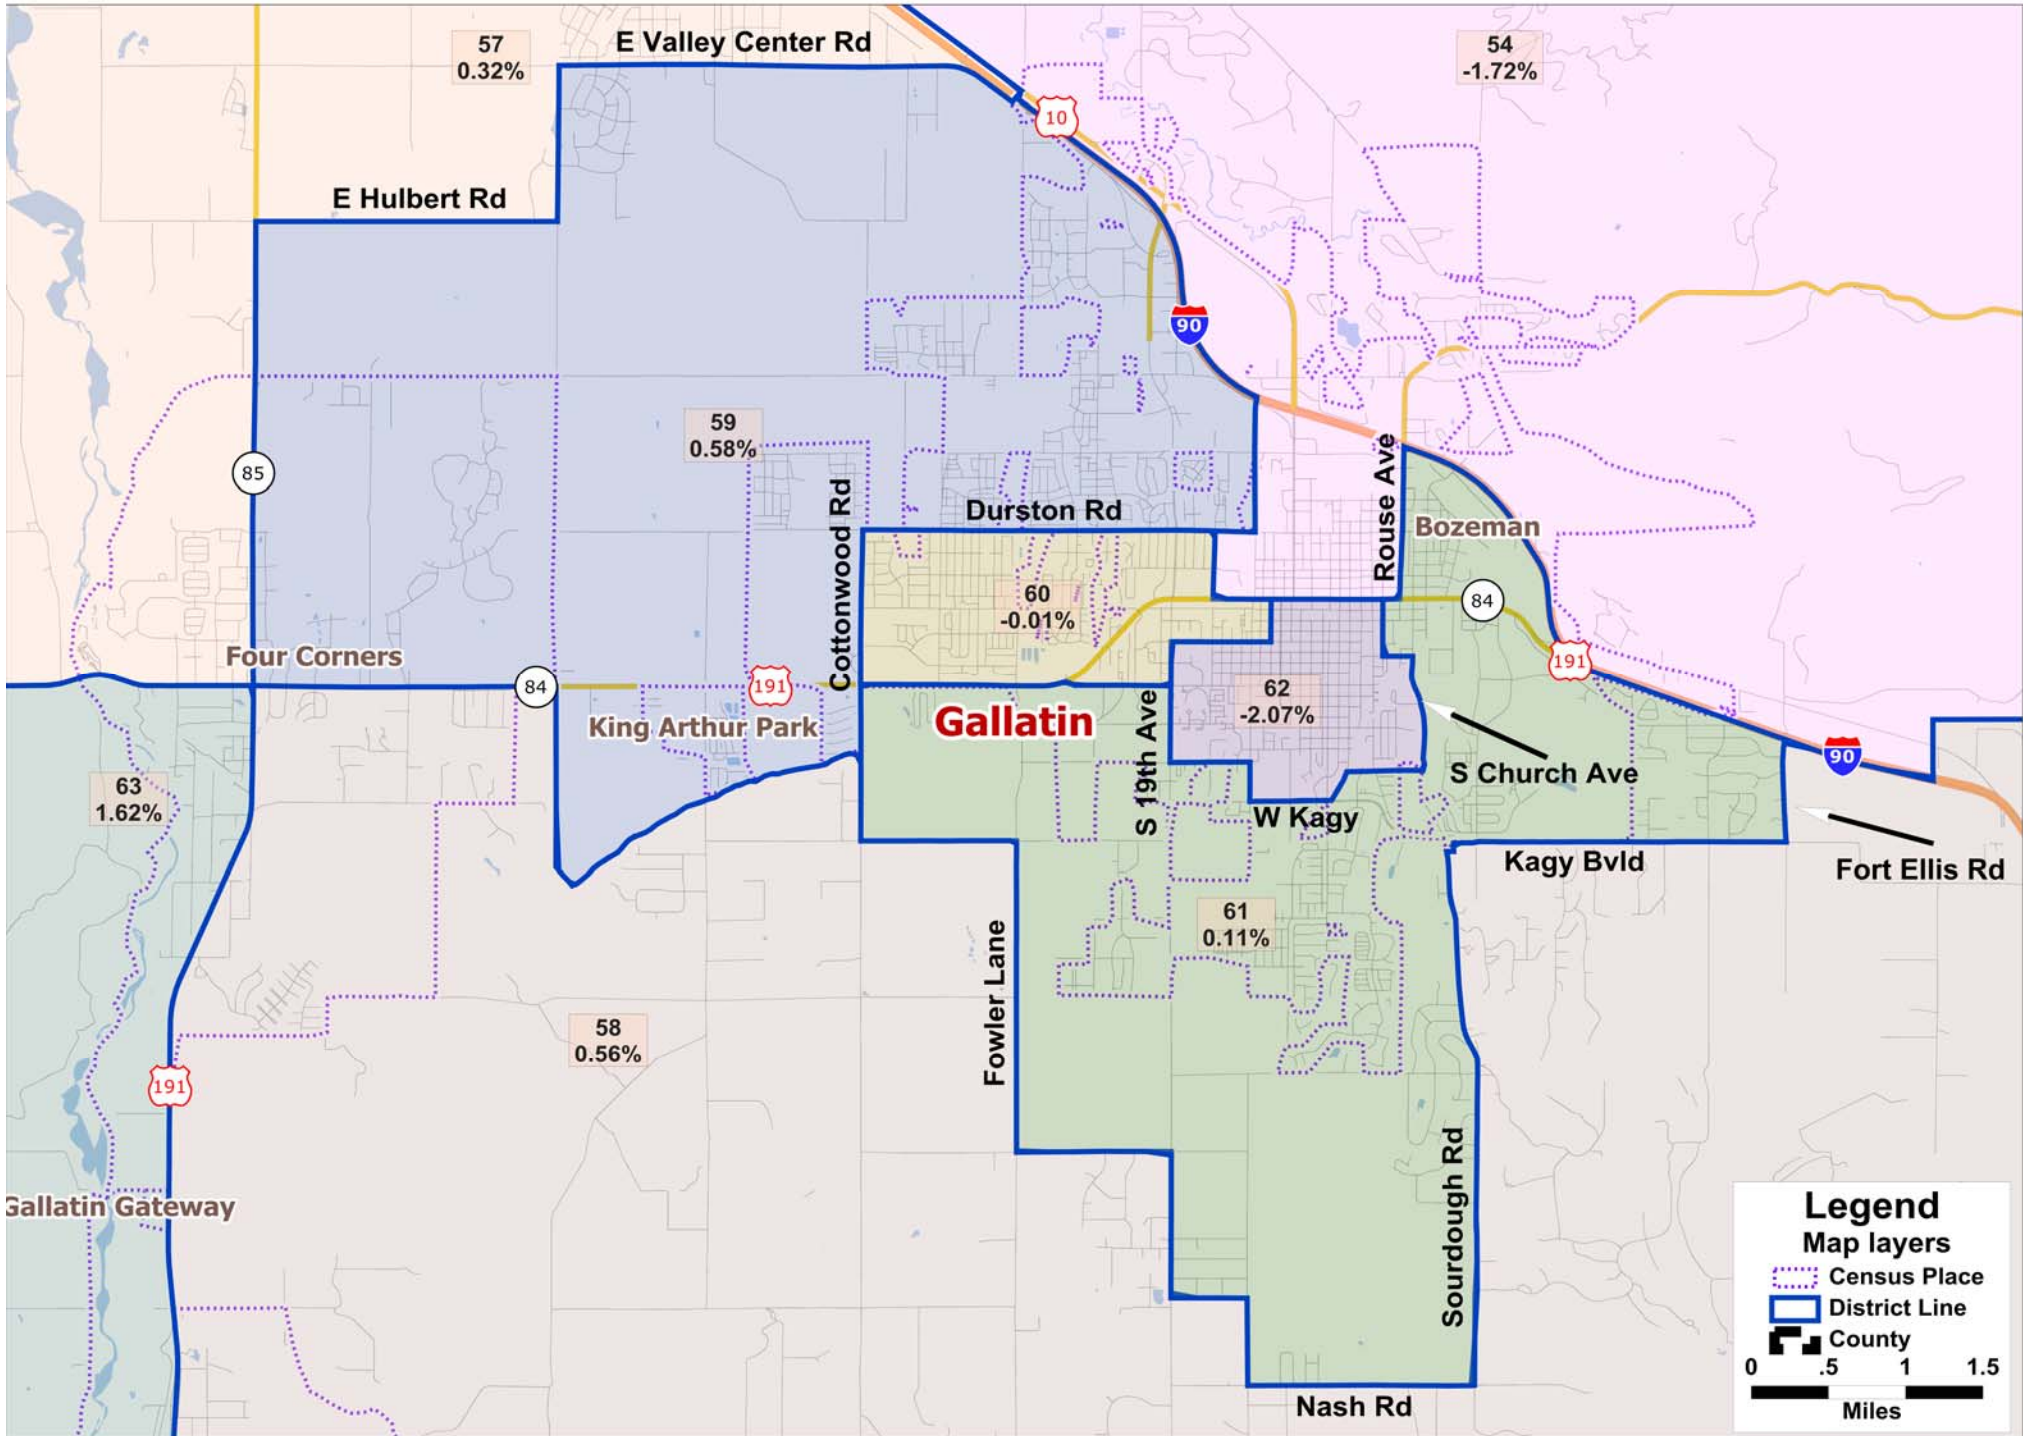

Bozeman - Urban Rural Plan

Legend
Map layers

- Census Place
- District Line
- County

0 0.5 1 1.5
Miles