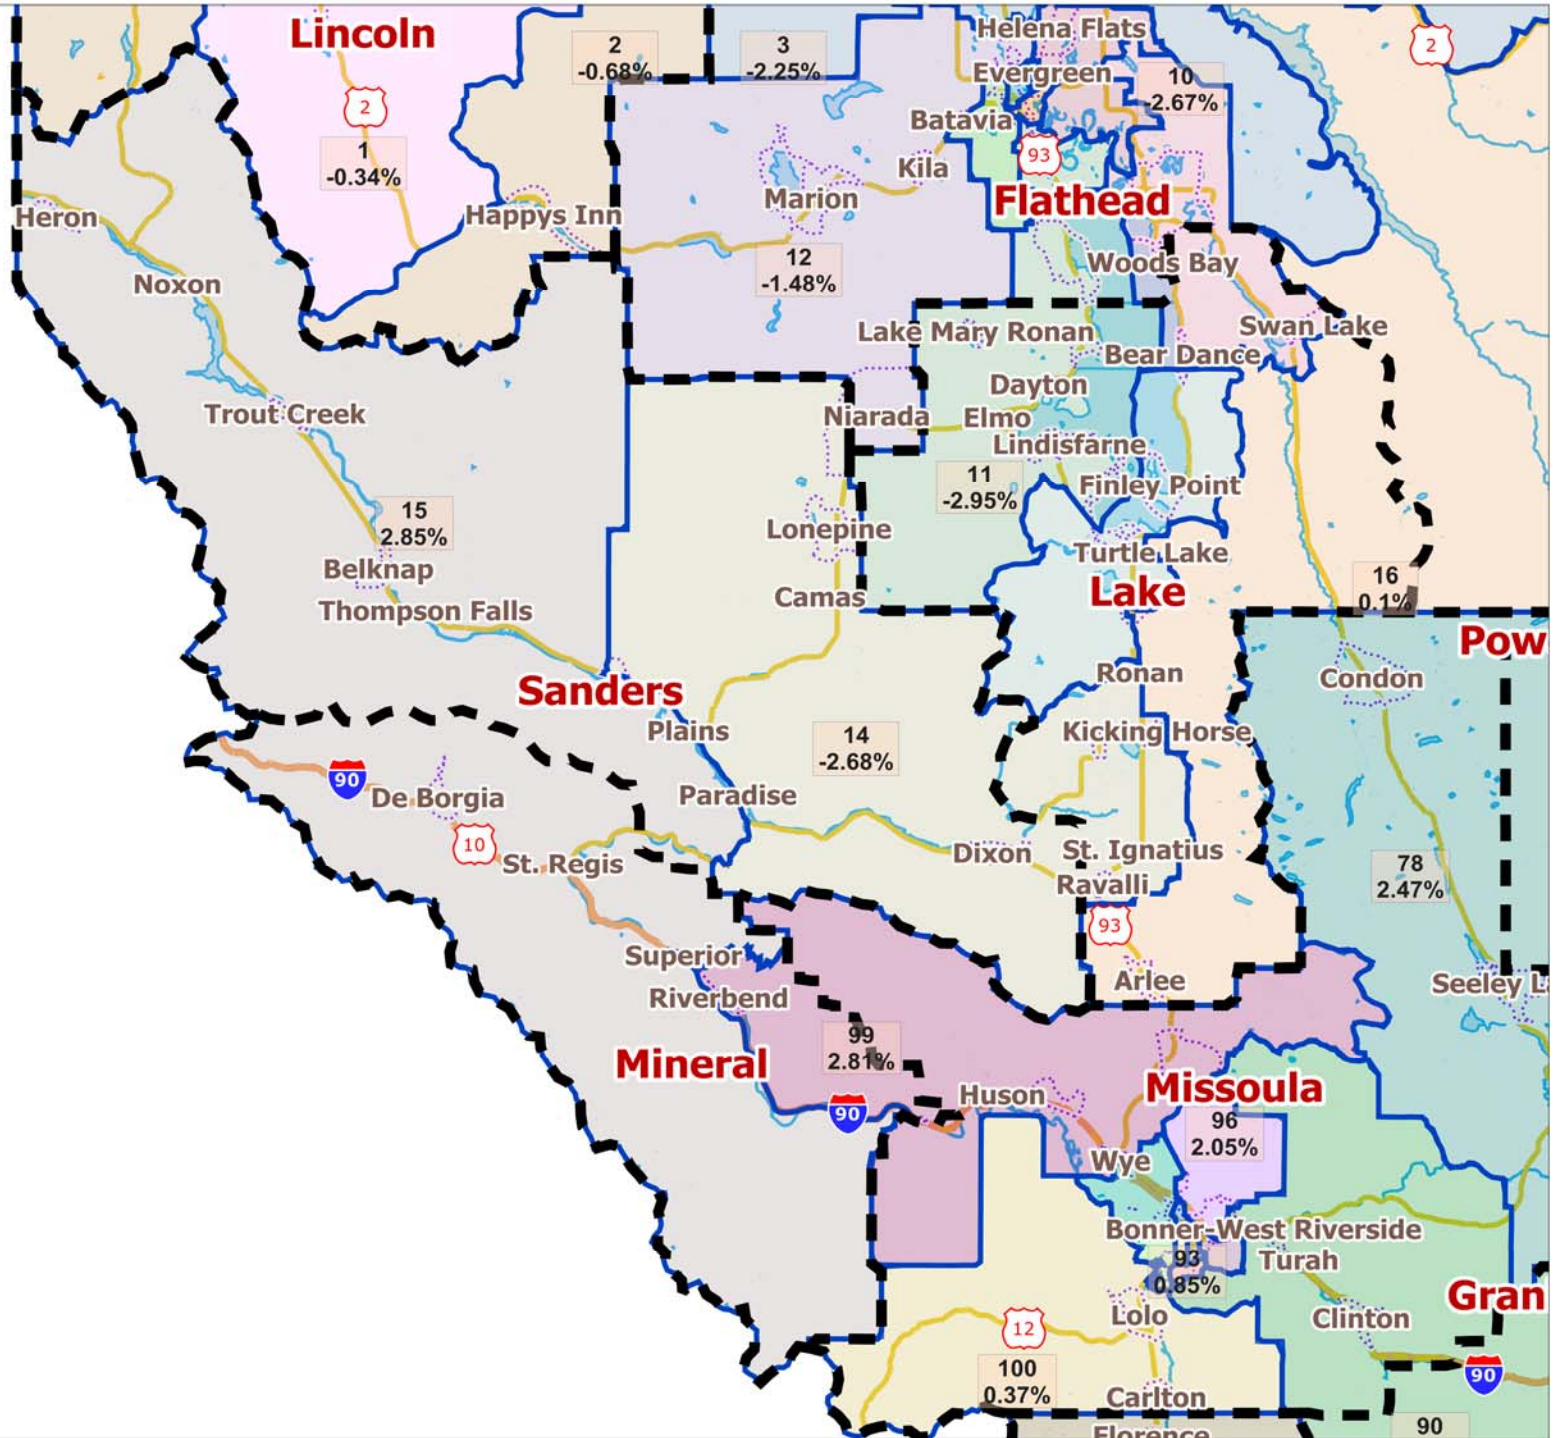

Sanders and Mineral Counties - Urban Rural Plan

Legend

Map layers

- Streets
- Census Place
- District Line
- County

0 5 10 15
Miles