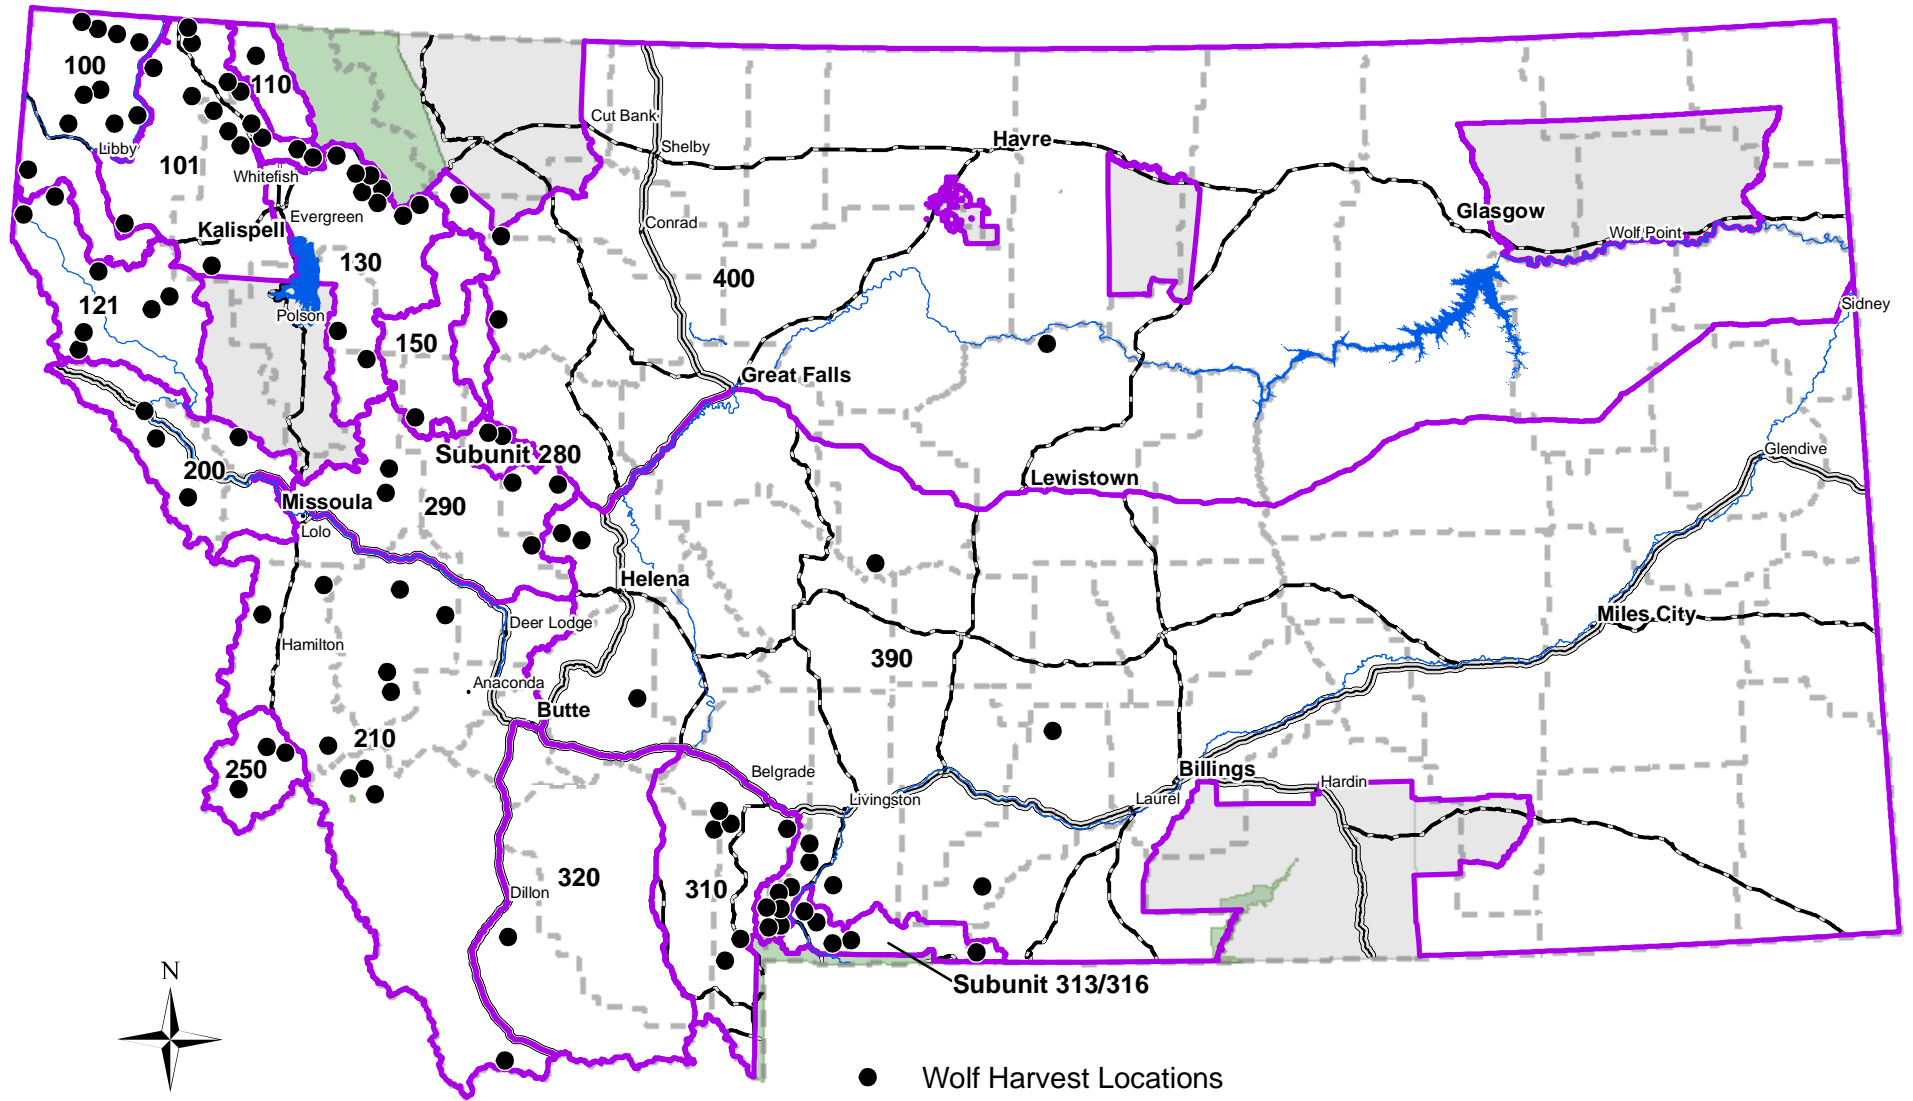

2011 Gray Wolf Hunting Season Harvest Locations

● Wolf Harvest Locations
 - Some points have been moved up to 5 miles from actual harvest location for display purposes

□ Gray Wolf Management Units