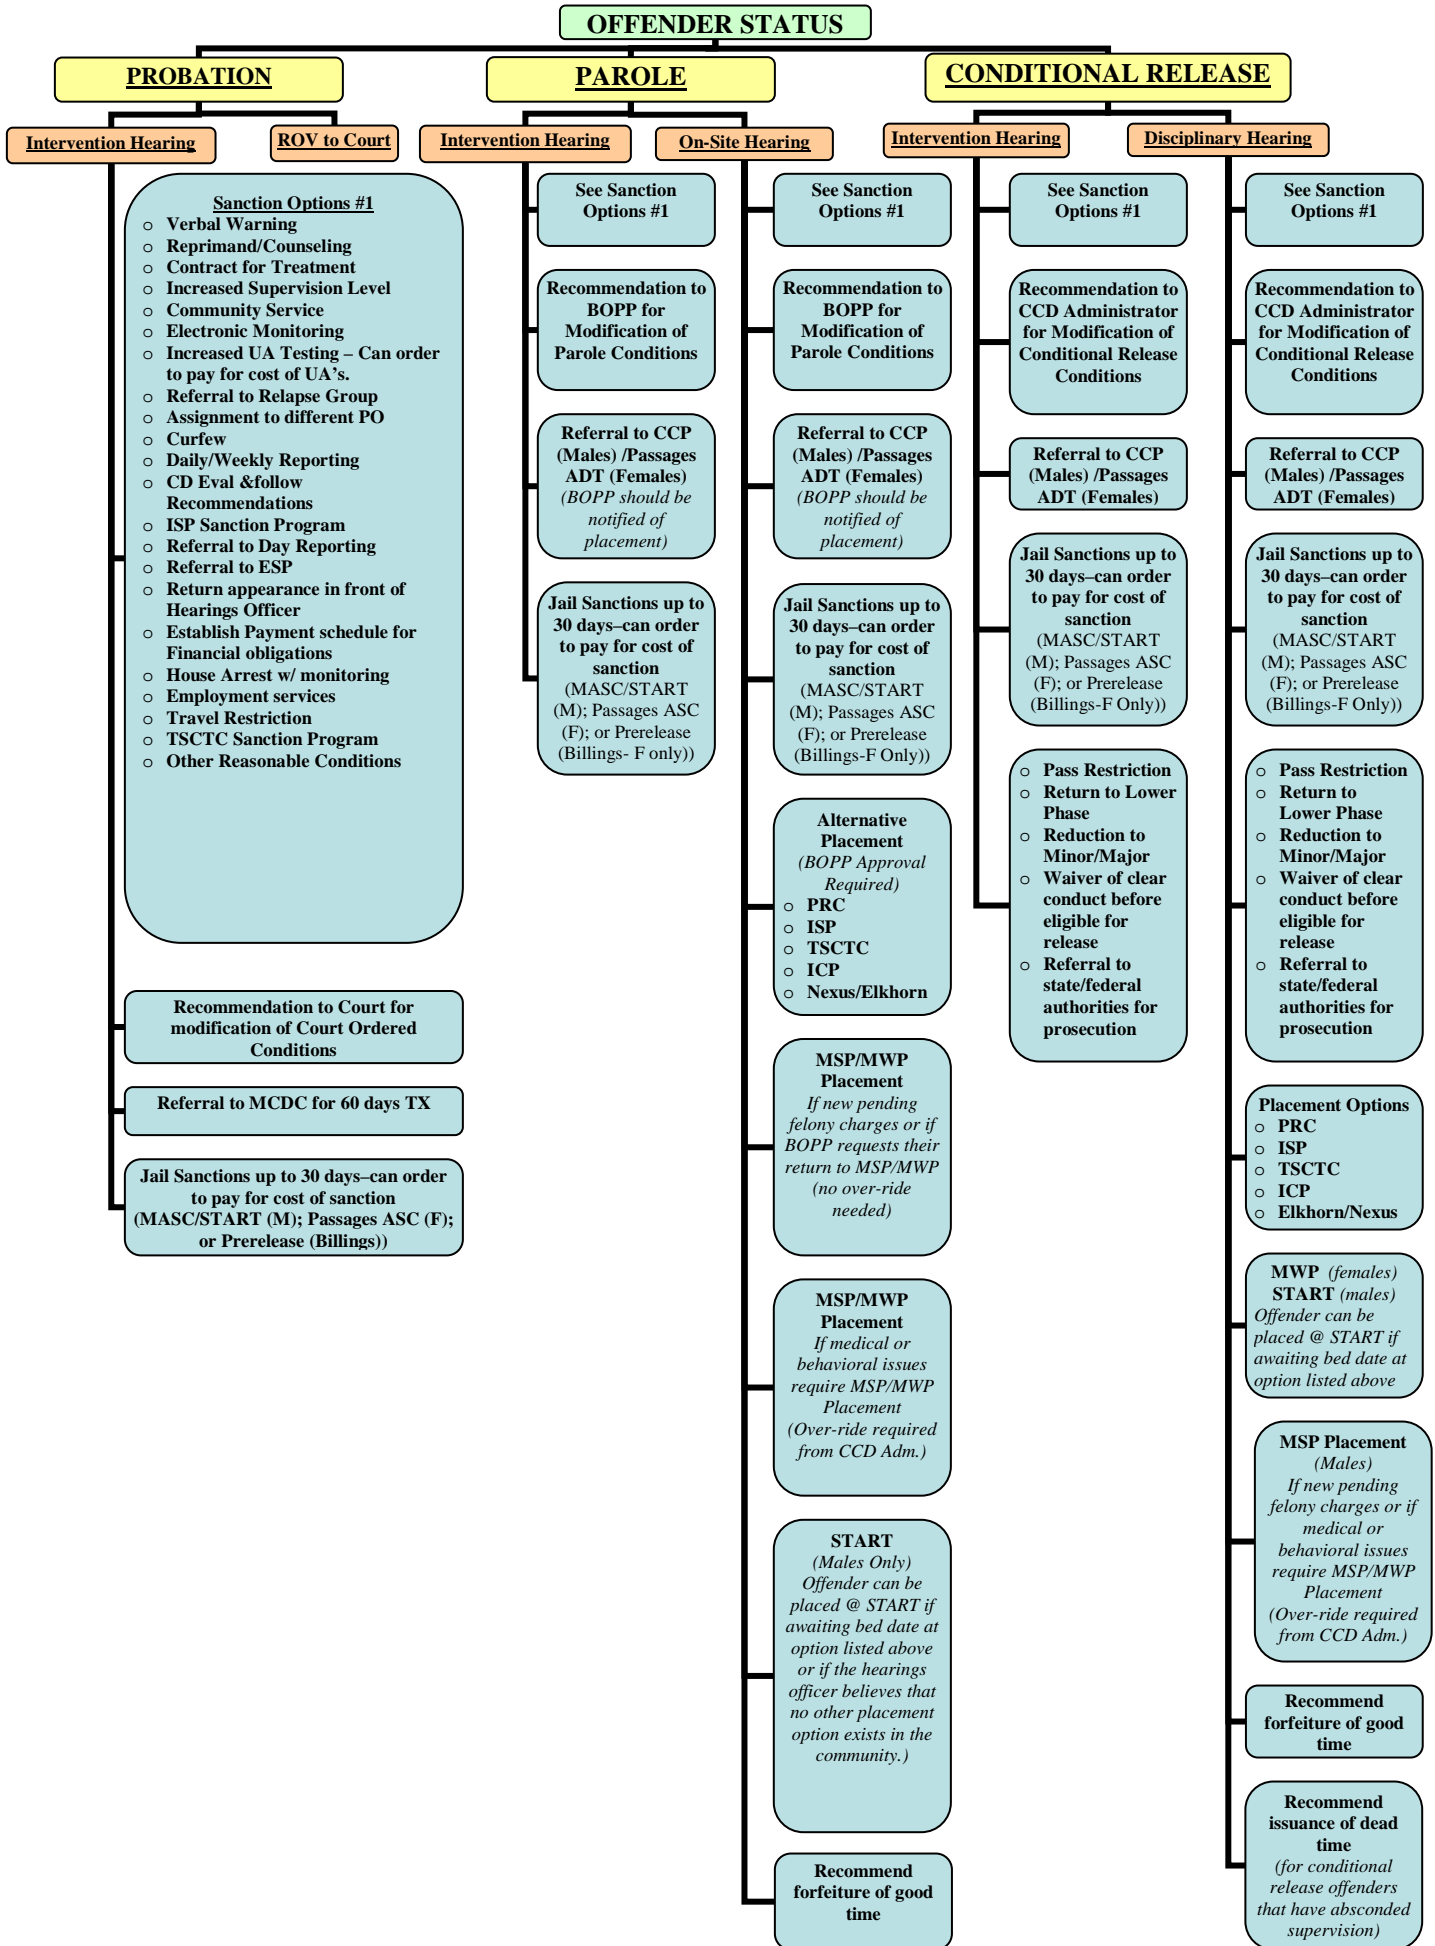

STATE OF MONTANA
DEPARTMENT OF CORRECTIONS
ADULT PROBATION & PAROLE

Hearing Sanction Options

Codes

- **M** – Males
- **F** – Females
- **MSP** – Montana State Prison
- **MWP** – Montana Women’s Prison
- **MASC** – Missoula Assessment & Sanction Center (Males Only)
- **Passages ASC** - Passages Assessment & Sanction Center (Females Only)
- **Passages ADT** - Passages Alcohol & Drug Treatment (Females Only)
- **ISP Sanction Program** – Available in Billings, Bozeman, Butte, Great Falls, Missoula, Helena
- **CCP** – Connections Corrections Program (Males Only)
- **ISP** – Intensive Supervision Program
- **TSCTC** – Treasure State Correctional Training Center (Males Only)
- **ICP** – Intensive Challenge Program (MWP) (Females Only)
- **ESP** – Enhanced Supervision Program – Available in Billings, Bozeman, Butte, Great Falls, Missoula, Helena
- **Day Reporting** – Available in Kalispell
- **START** - (Males Only)