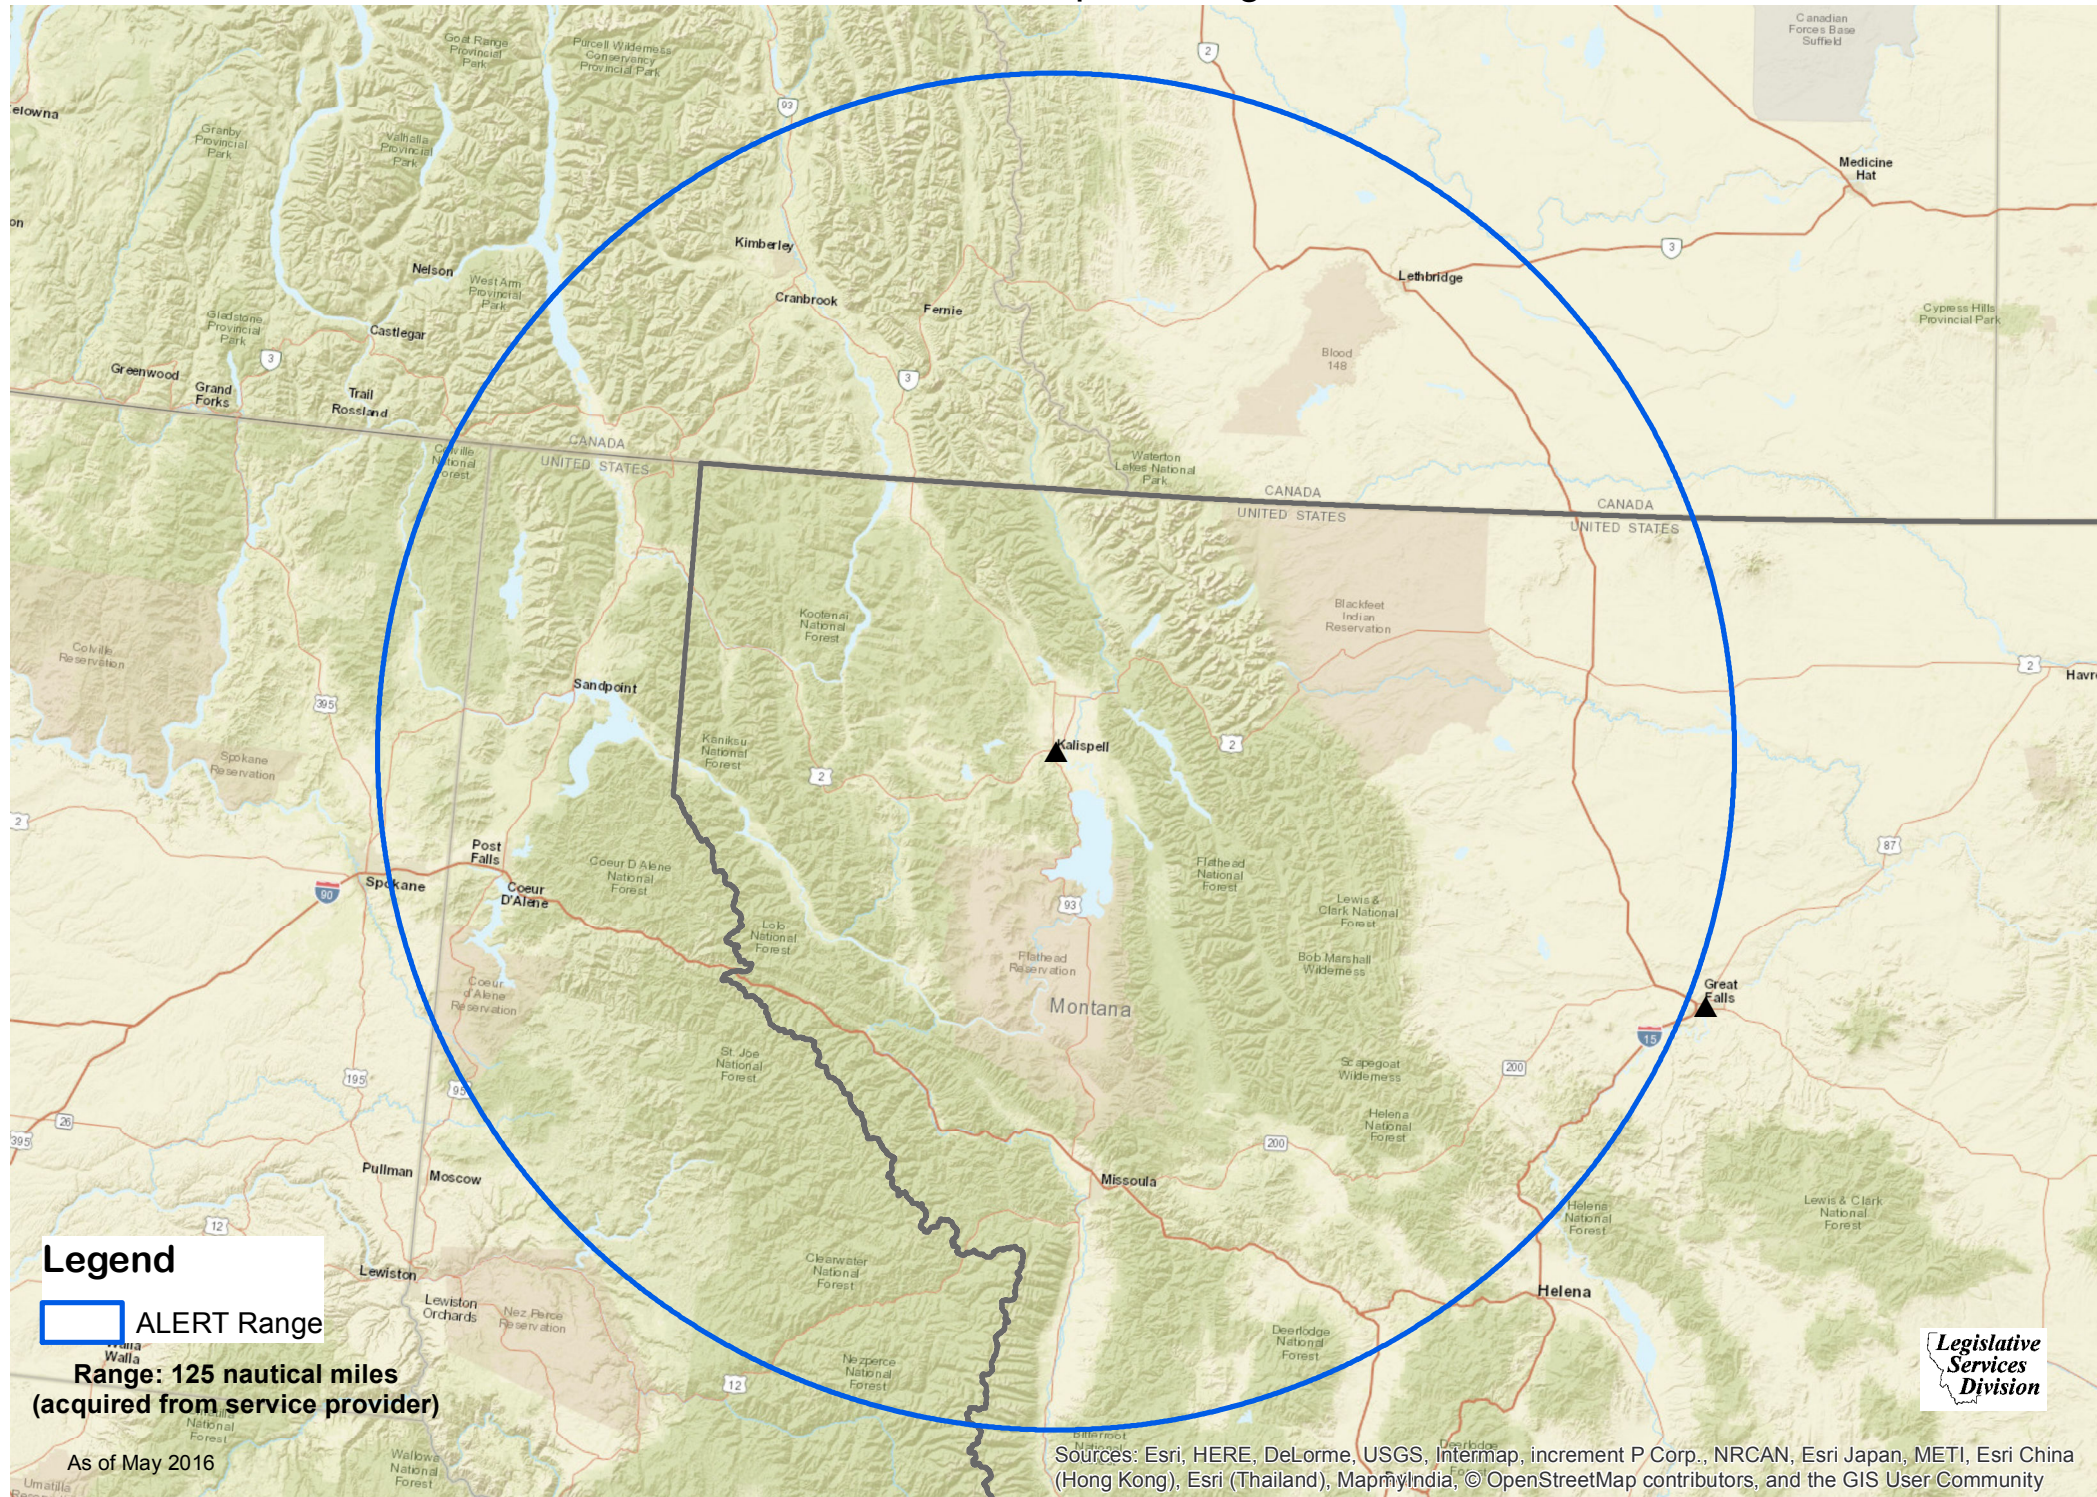

ALERT Helicopter Range

Legend
ALERT Range

**Range: 125 nautical miles
(acquired from service provider)**

As of May 2016

Sources: Esri, HERE, DeLorme, USGS, Intermap, increment P Corp., NRCAN, Esri Japan, METI, Esri China (Hong Kong), Esri (Thailand), MapmyIndia, © OpenStreetMap contributors, and the GIS User Community