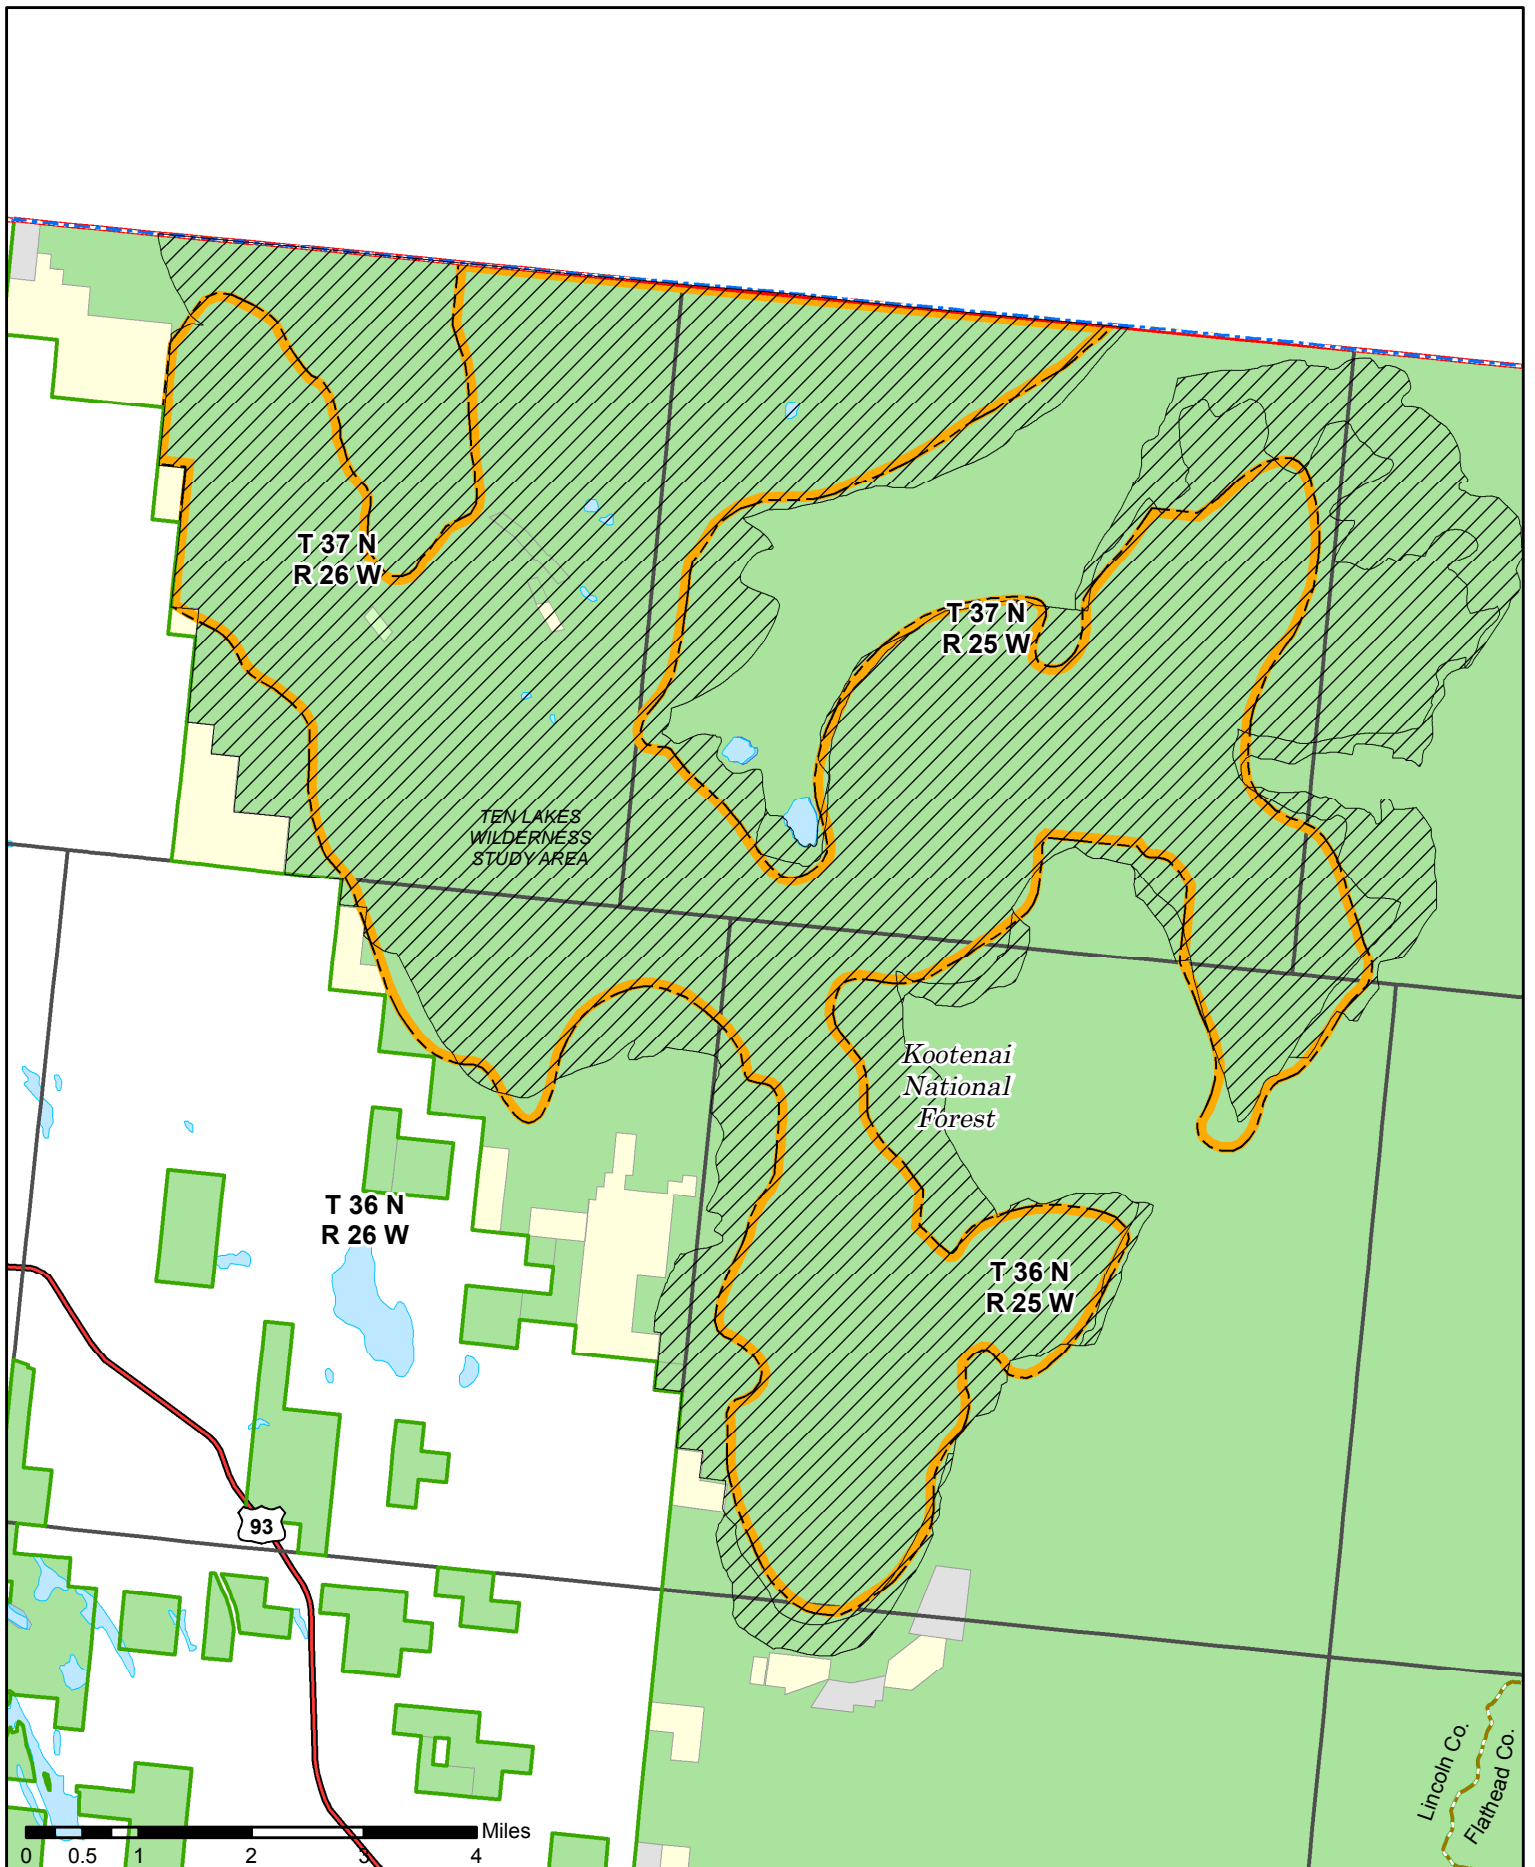

BIG SNOWIES WILDERNESS STUDY AREA

-  N
-  Roadless Area 2001
-  WSA Boundary

BLUEJOINT WILDERNESS STUDY AREA

-  N
-  Roadless Area 2001
-  WSA Boundary

HYALITE-PORCUPINE-BUFFALO HORN WSA

Roadless Area 2001
WSA Boundary

MIDDLE FORK JUDITH WILDERNESS STUDY AREA

 Roadless Area 2001
 WSA Boundary

SAPPHIRE WILDERNESS STUDY AREA

-  N
-  Roadless Area 2001
-  WSA Boundary

TEN LAKES WILDERNESS STUDY AREA

-  N
-  Roadless Area 2001
-  WSA Boundary

WEST PIONEER WILDERNESS STUDY AREA

-  Roadless Area 2001
-  WSA Boundary