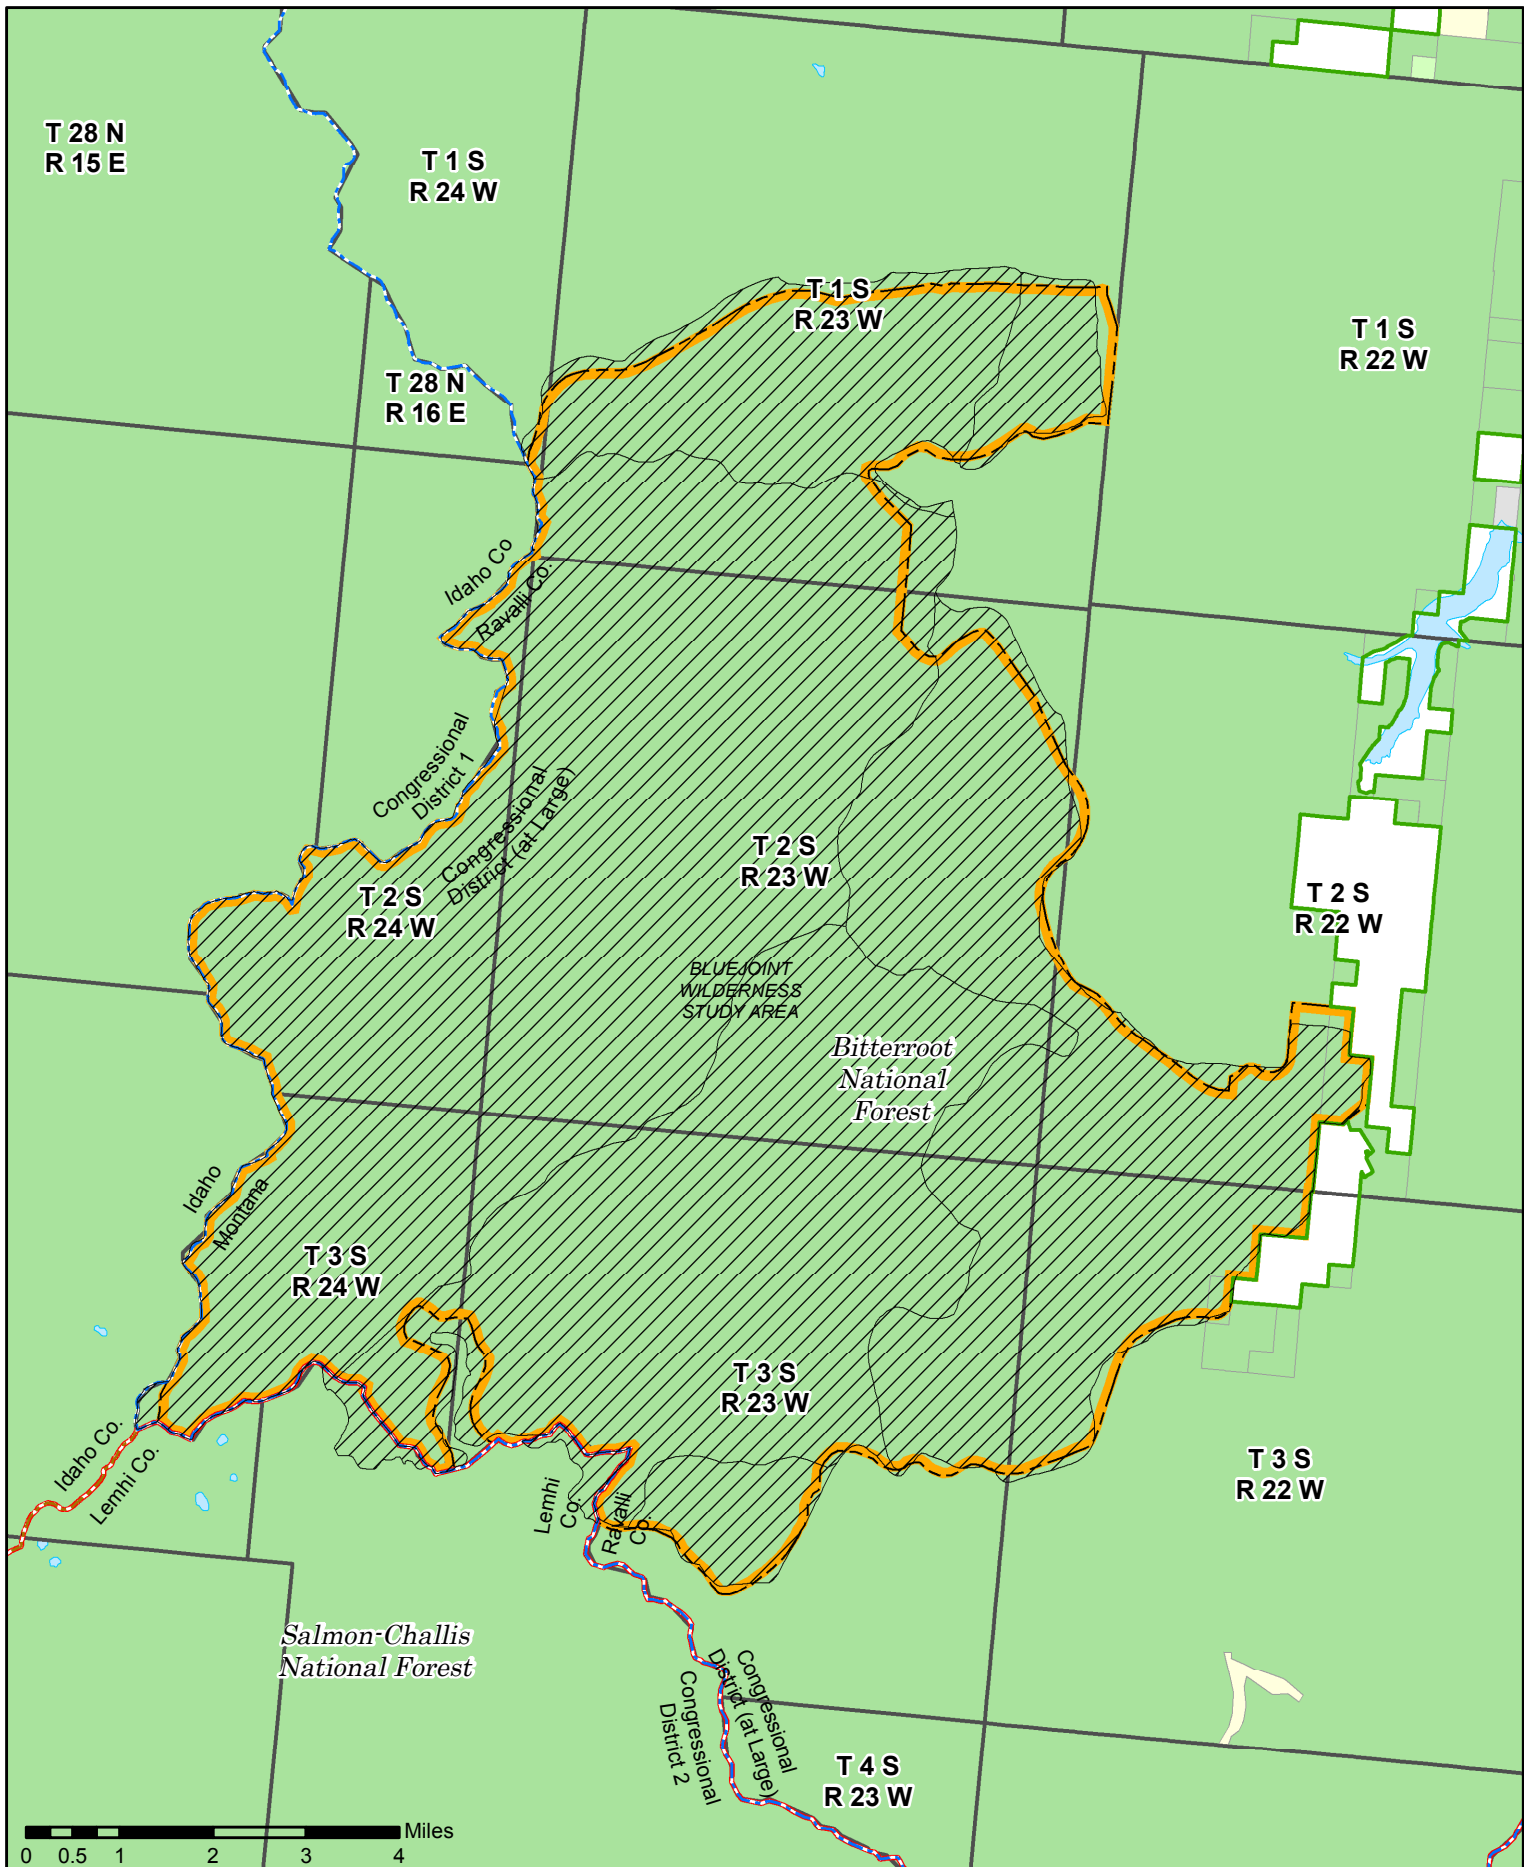

BIG SNOWIES WILDERNESS STUDY AREA

-  N
-  Roadless Area 2001
-  WSA Boundary

BLUEJOINT WILDERNESS STUDY AREA

-  N
-  Roadless Area 2001
-  WSA Boundary

HYALITE-PORCUPINE-BUFFALO HORN WSA

Roadless Area 2001
WSA Boundary

MIDDLE FORK JUDITH WILDERNESS STUDY AREA

 Roadless Area 2001
 WSA Boundary

SAPPHIRE WILDERNESS STUDY AREA

-  N
-  Roadless Area 2001
-  WSA Boundary

TEN LAKES WILDERNESS STUDY AREA

-  N
-  Roadless Area 2001
-  WSA Boundary

WEST PIONEER WILDERNESS STUDY AREA

-  Roadless Area 2001
-  WSA Boundary