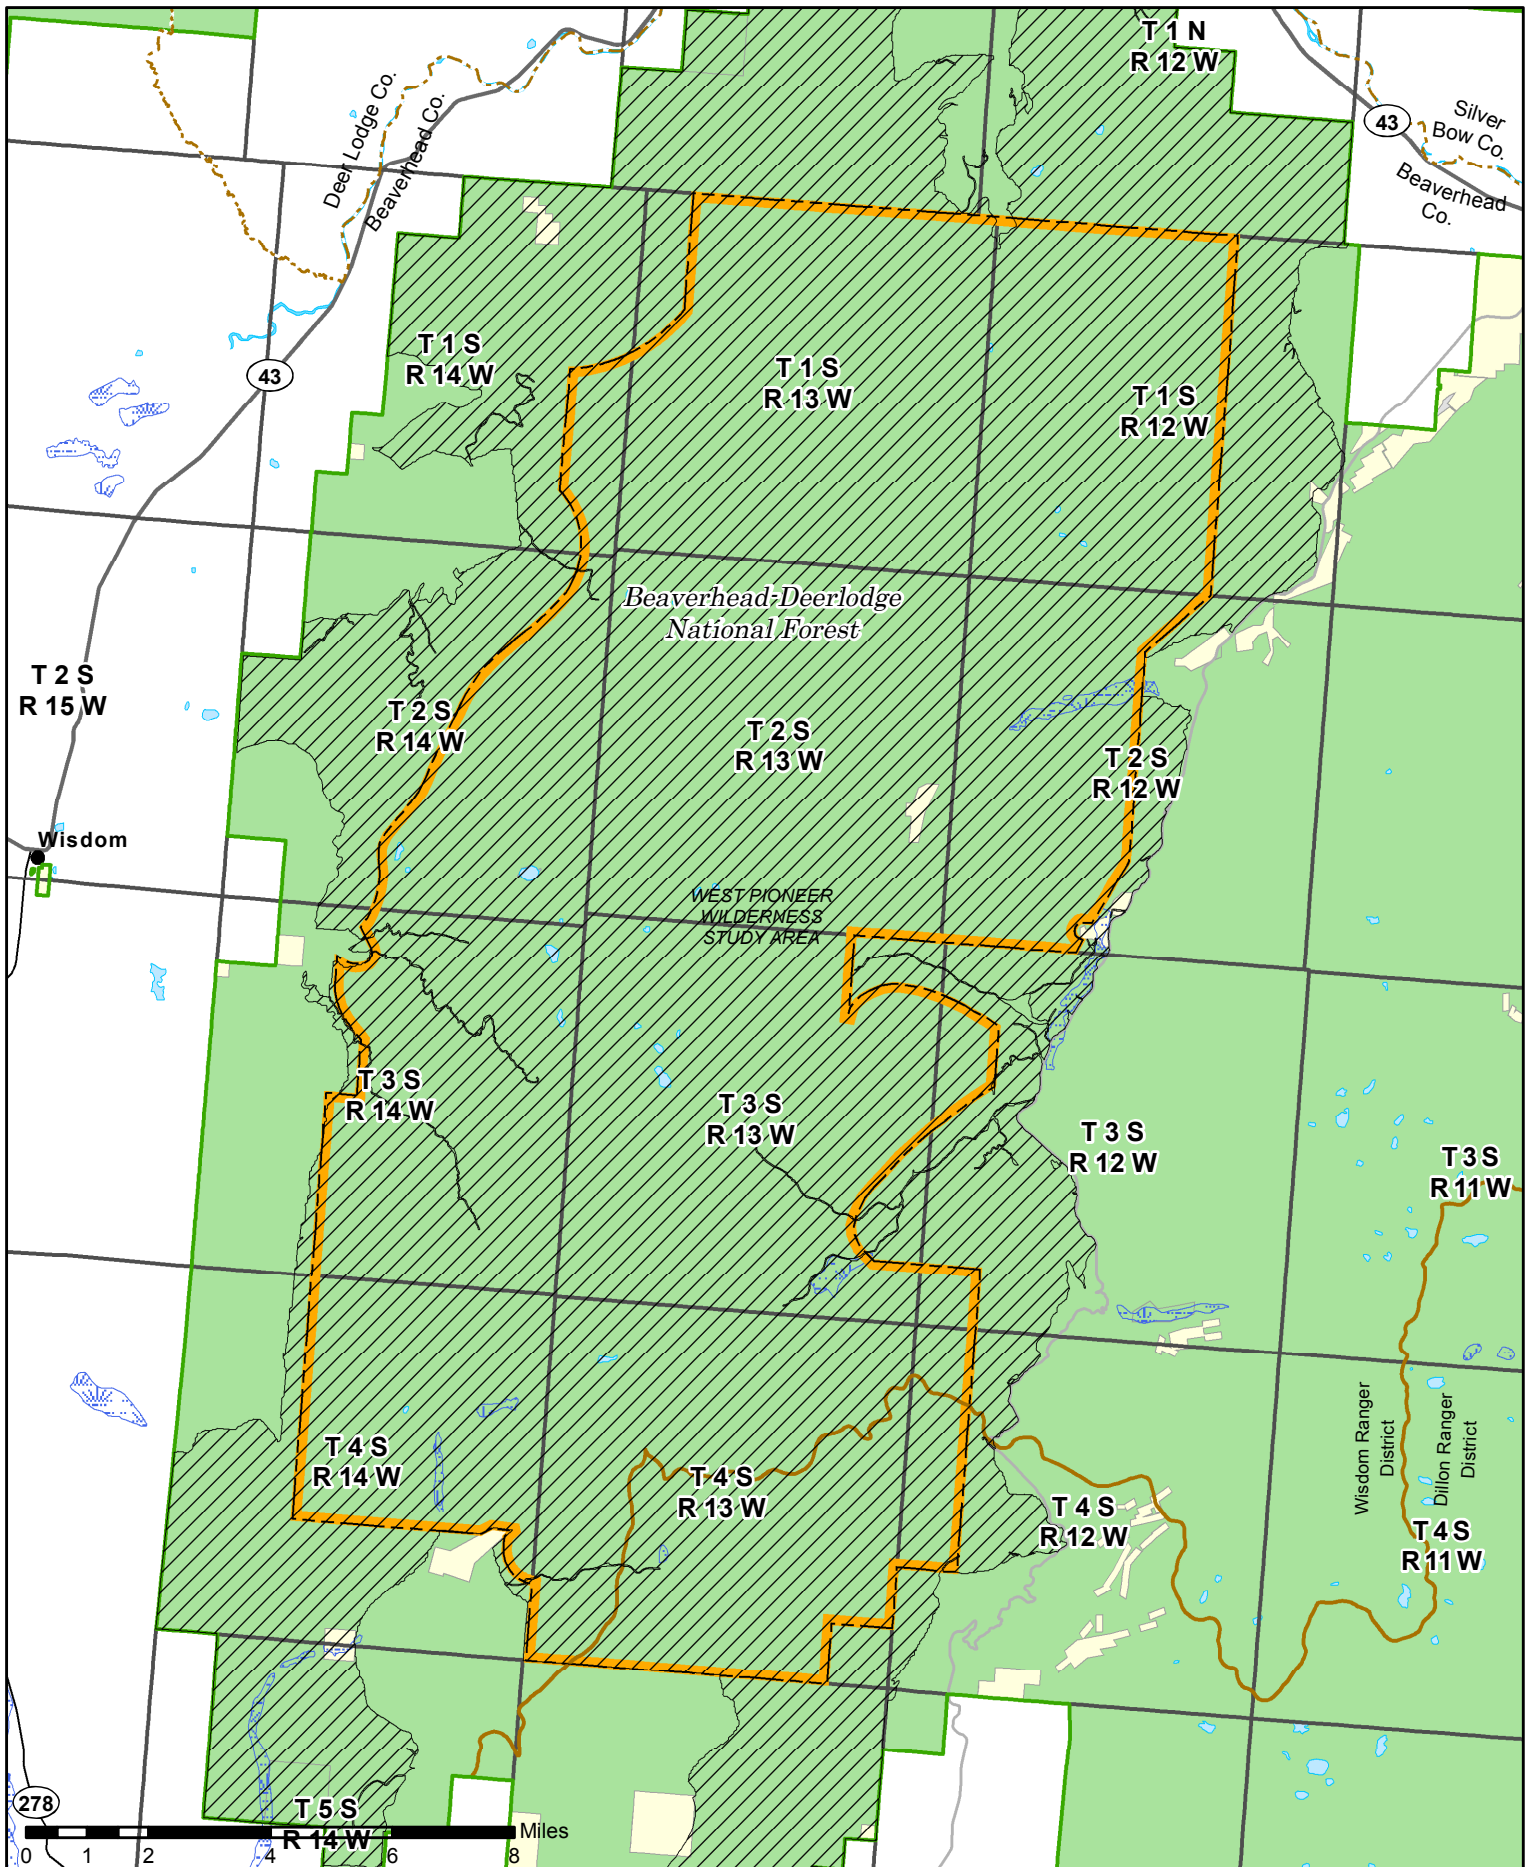

BIG SNOWIES WILDERNESS STUDY AREA

-  N
-  Roadless Area 2001
-  WSA Boundary

BLUEJOINT WILDERNESS STUDY AREA

-  N
-  Roadless Area 2001
-  WSA Boundary

HYALITE-PORCUPINE-BUFFALO HORN WSA

Roadless Area 2001
WSA Boundary

MIDDLE FORK JUDITH WILDERNESS STUDY AREA

 Roadless Area 2001
 WSA Boundary

SAPPHIRE WILDERNESS STUDY AREA

-  N
-  Roadless Area 2001
-  WSA Boundary

TEN LAKES WILDERNESS STUDY AREA

-  N
-  Roadless Area 2001
-  WSA Boundary

WEST PIONEER WILDERNESS STUDY AREA

-  Roadless Area 2001
-  WSA Boundary