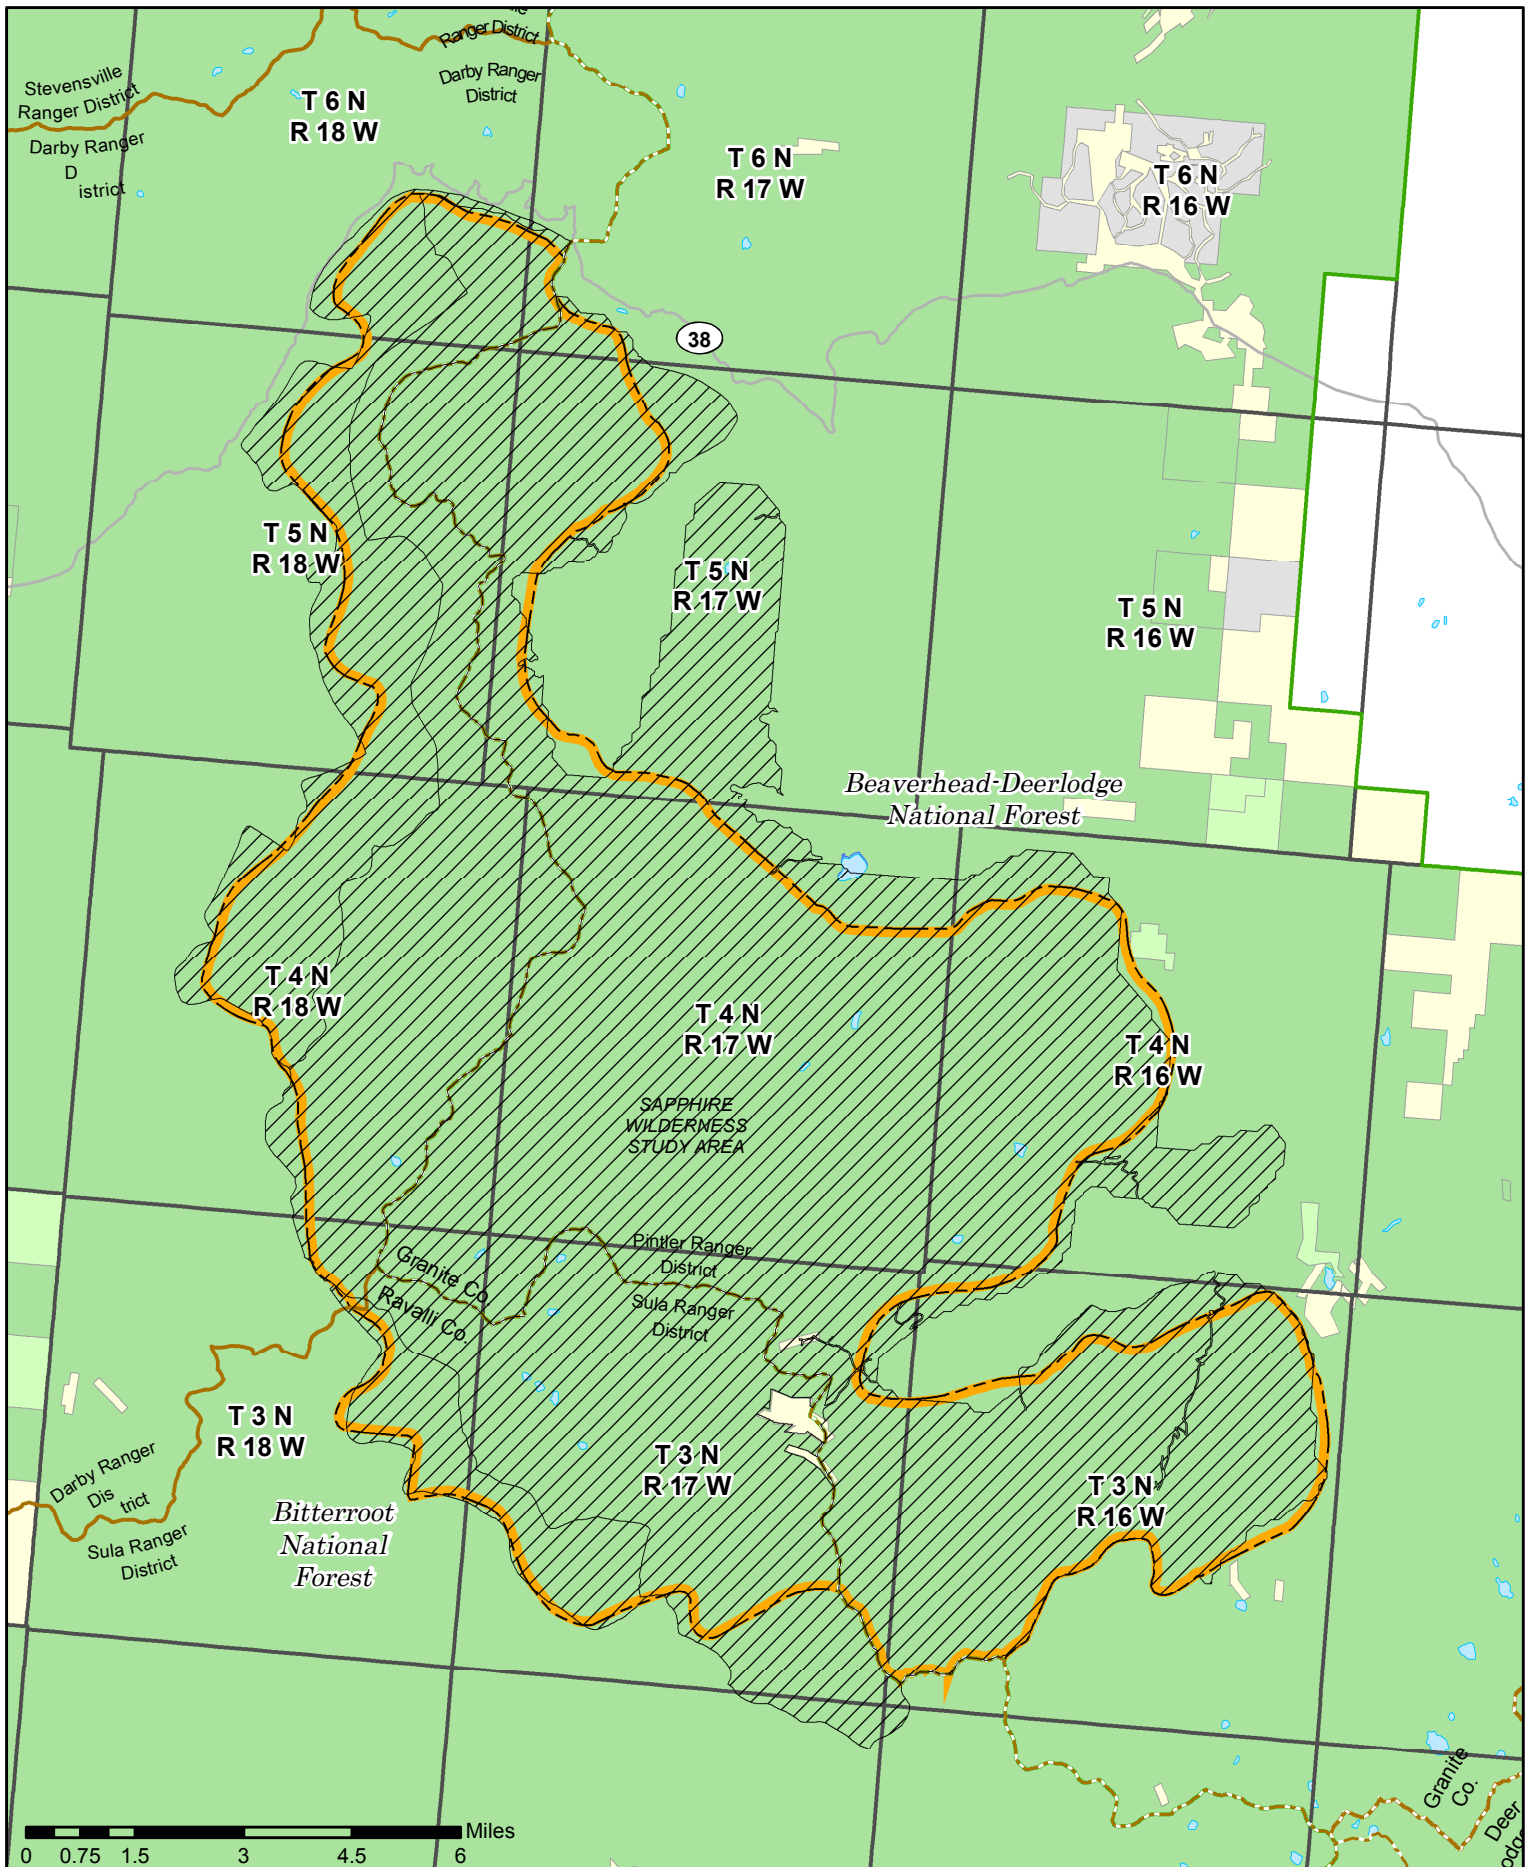

BIG SNOWIES WILDERNESS STUDY AREA

-  N
-  Roadless Area 2001
-  WSA Boundary

BLUEJOINT WILDERNESS STUDY AREA

-  N
-  Roadless Area 2001
-  WSA Boundary

HYALITE-PORCUPINE-BUFFALO HORN WSA

Roadless Area 2001
WSA Boundary

MIDDLE FORK JUDITH WILDERNESS STUDY AREA

 Roadless Area 2001
 WSA Boundary

SAPPHIRE WILDERNESS STUDY AREA

-  N
-  Roadless Area 2001
-  WSA Boundary

TEN LAKES WILDERNESS STUDY AREA

-  N
-  Roadless Area 2001
-  WSA Boundary

WEST PIONEER WILDERNESS STUDY AREA

-  Roadless Area 2001
-  WSA Boundary