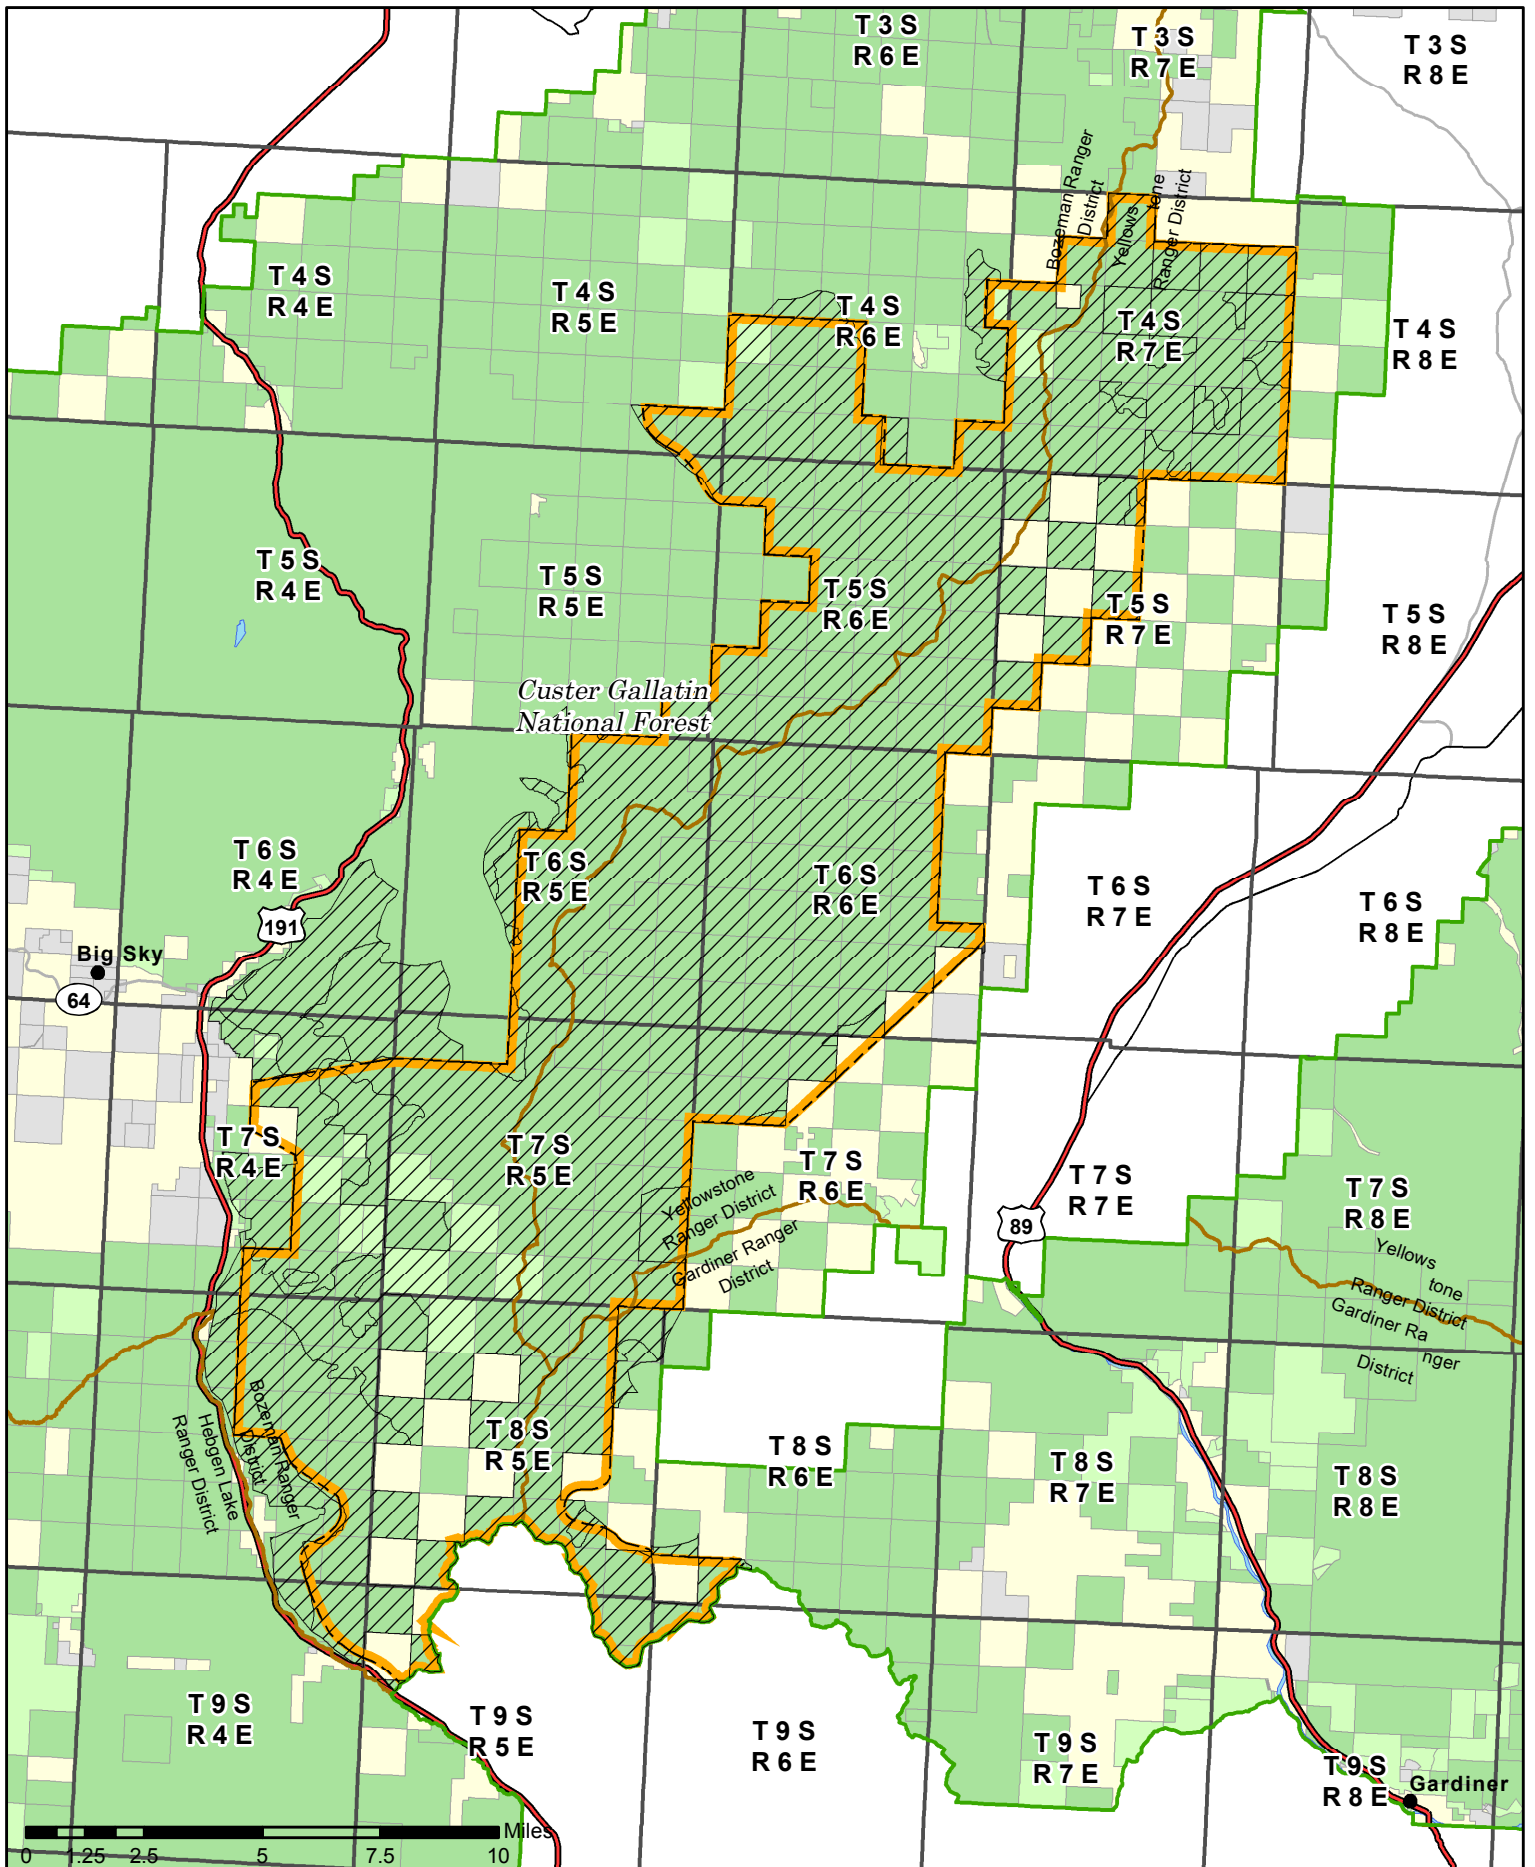

BIG SNOWIES WILDERNESS STUDY AREA

-  N
-  Roadless Area 2001
-  WSA Boundary

BLUEJOINT WILDERNESS STUDY AREA

-  N
-  Roadless Area 2001
-  WSA Boundary

HYALITE-PORCUPINE-BUFFALO HORN WSA

Roadless Area 2001
WSA Boundary

MIDDLE FORK JUDITH WILDERNESS STUDY AREA

 Roadless Area 2001
 WSA Boundary

SAPPHIRE WILDERNESS STUDY AREA

-  N
-  Roadless Area 2001
-  WSA Boundary

TEN LAKES WILDERNESS STUDY AREA

-  N
-  Roadless Area 2001
-  WSA Boundary

WEST PIONEER WILDERNESS STUDY AREA

-  Roadless Area 2001
-  WSA Boundary