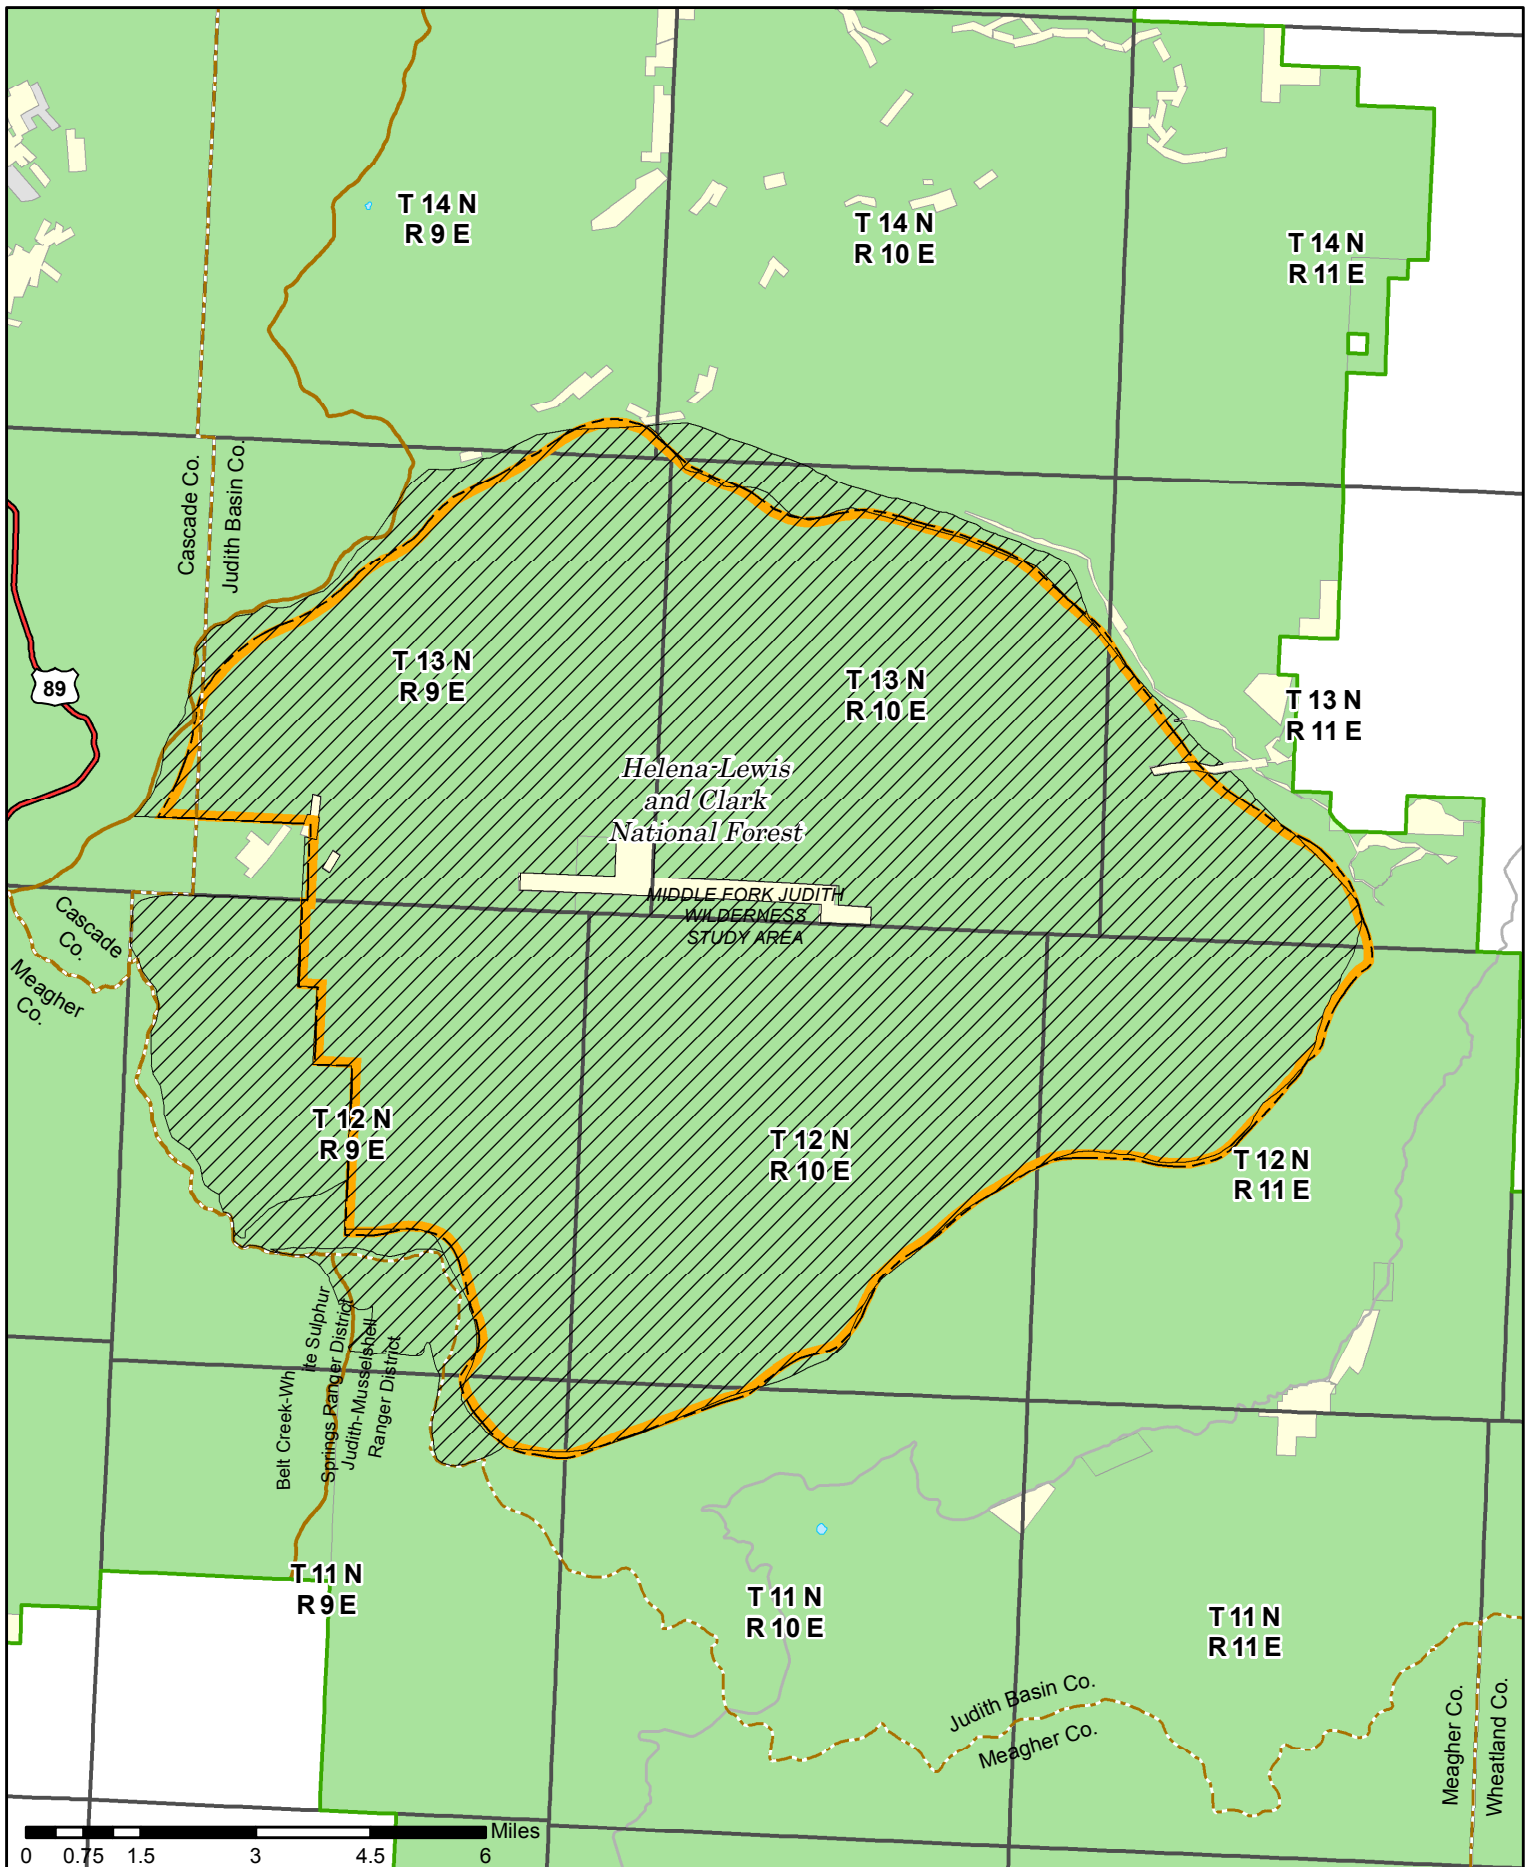

BIG SNOWIES WILDERNESS STUDY AREA

-  N
-  Roadless Area 2001
-  WSA Boundary

BLUEJOINT WILDERNESS STUDY AREA

-  N
-  Roadless Area 2001
-  WSA Boundary

HYALITE-PORCUPINE-BUFFALO HORN WSA

Roadless Area 2001
WSA Boundary

MIDDLE FORK JUDITH WILDERNESS STUDY AREA

 Roadless Area 2001
 WSA Boundary

SAPPHIRE WILDERNESS STUDY AREA

-  N
-  Roadless Area 2001
-  WSA Boundary

TEN LAKES WILDERNESS STUDY AREA

-  N
-  Roadless Area 2001
-  WSA Boundary

WEST PIONEER WILDERNESS STUDY AREA

-  Roadless Area 2001
-  WSA Boundary