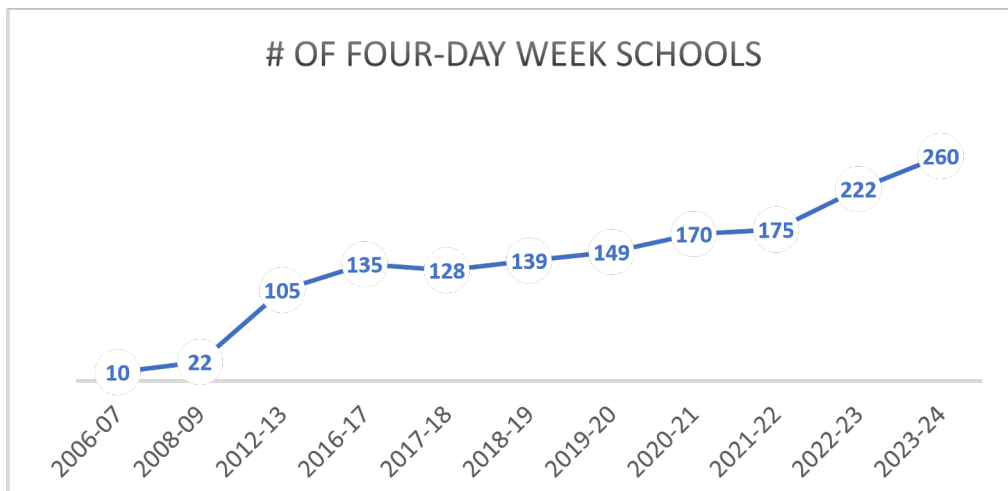

Four Day School Week and After-School Programming

Background

In 2005, Senate Bill 170 permitted more flexibility in school schedules by changing from a 180-day school year to 1080 hours (20-1-301 MCA School fiscal year). In the 2006-2007 school year there were 10 schools, doubling to 22 schools in 2008-2009 school year, and reaching 105 schools in 2012-2013 school year. [List of Four Day School Weeks on the OPI Webpage](#)

Year	# of Counties	# of Districts	Total # of Schools	Elementary	7-8 or 6-8	High Schools
2016-2017	37	62	135	70	33	31
2017-2018	37	62	128	62	34	32
2018-2019	37	69	139	66	38	35
2019-2020	39	73	149	71	40	38
2020-2021	41	81	170	83	46	41
2021-2022	41	85	175	83	48	44
2022-2023	44	107	222	107	59	56
2023-2024	46	117	260	121	74	65
Montana	56	400	826	436	217	173