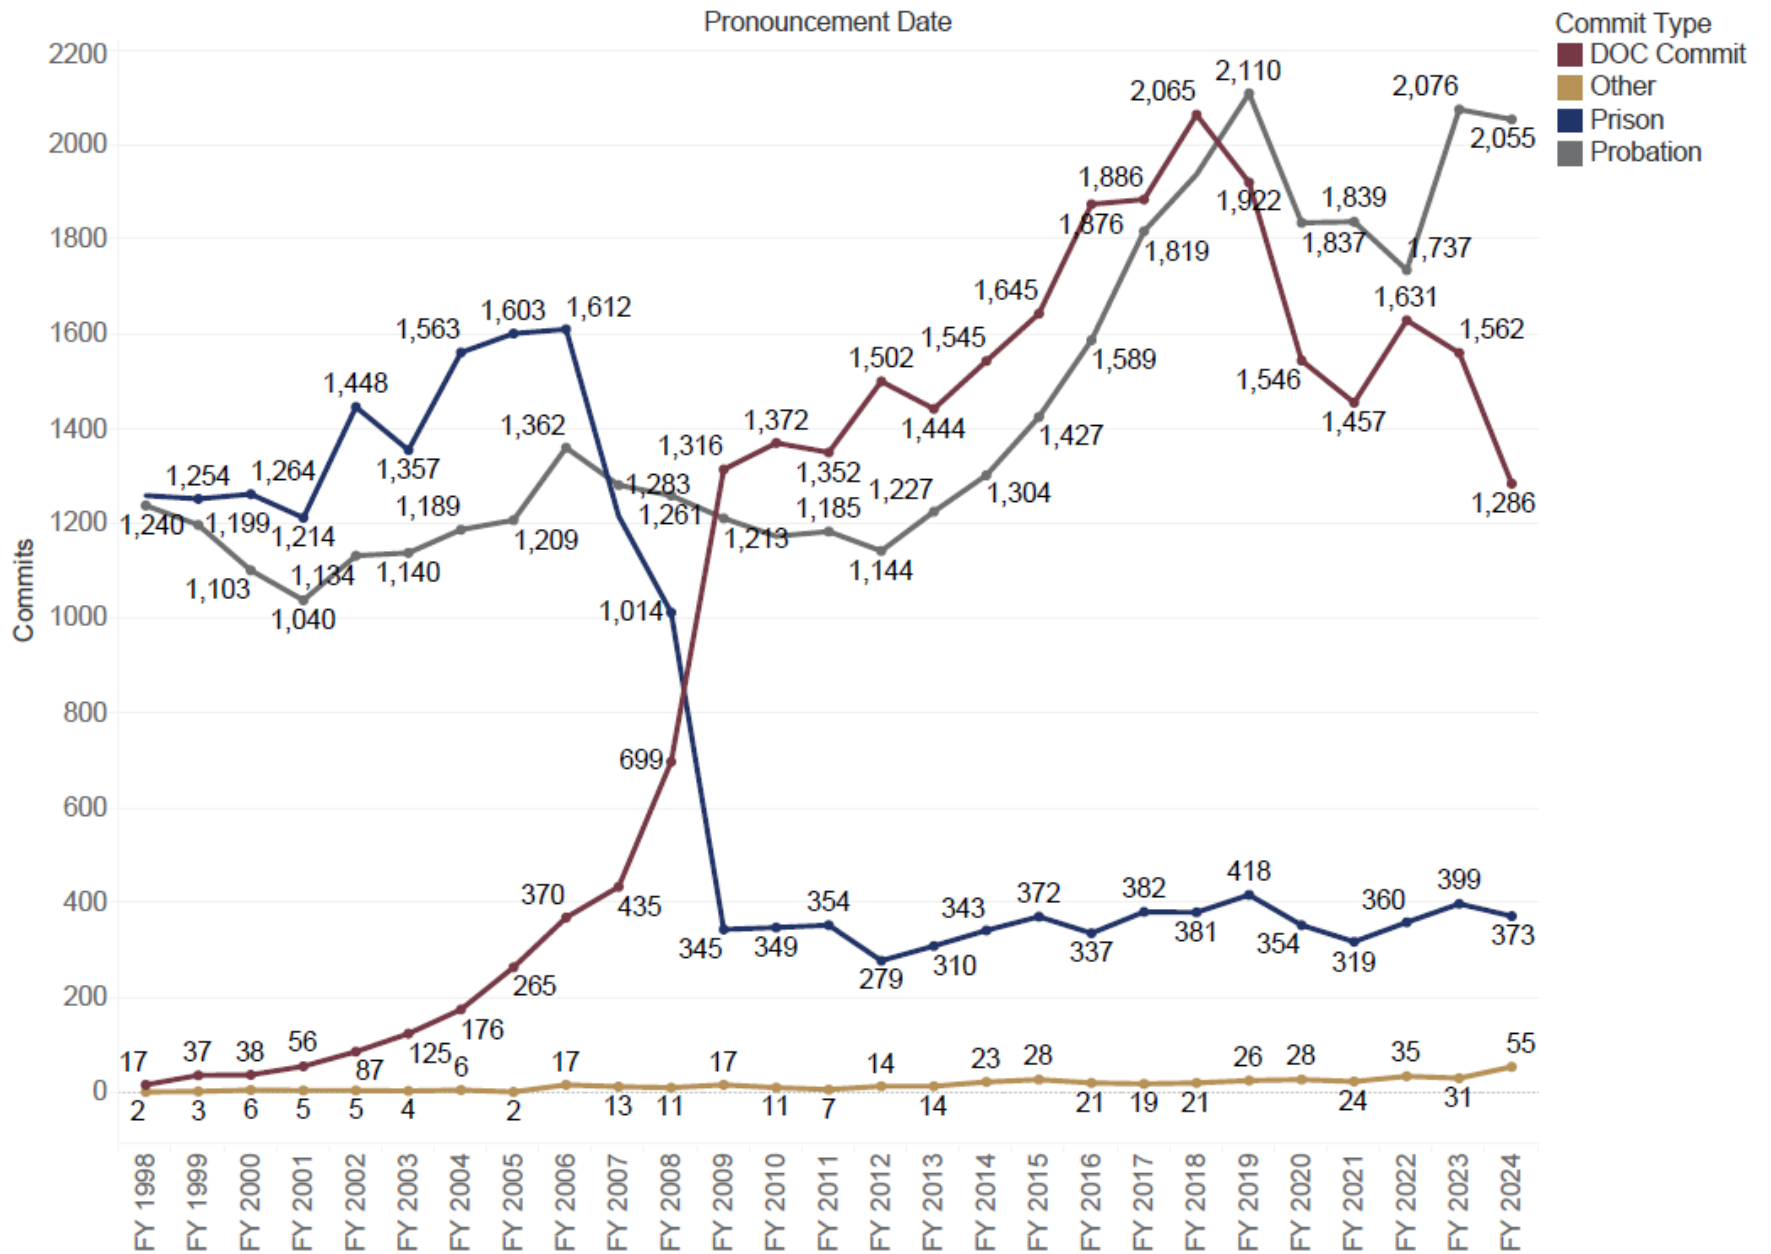

Full History of Commit Type Counts

The trend of distinct count of CommitID for Pronouncement Date Year. Color shows details about Commit Type. The view is filtered on Pronouncement Date Year, which keeps 27 of 74 members.