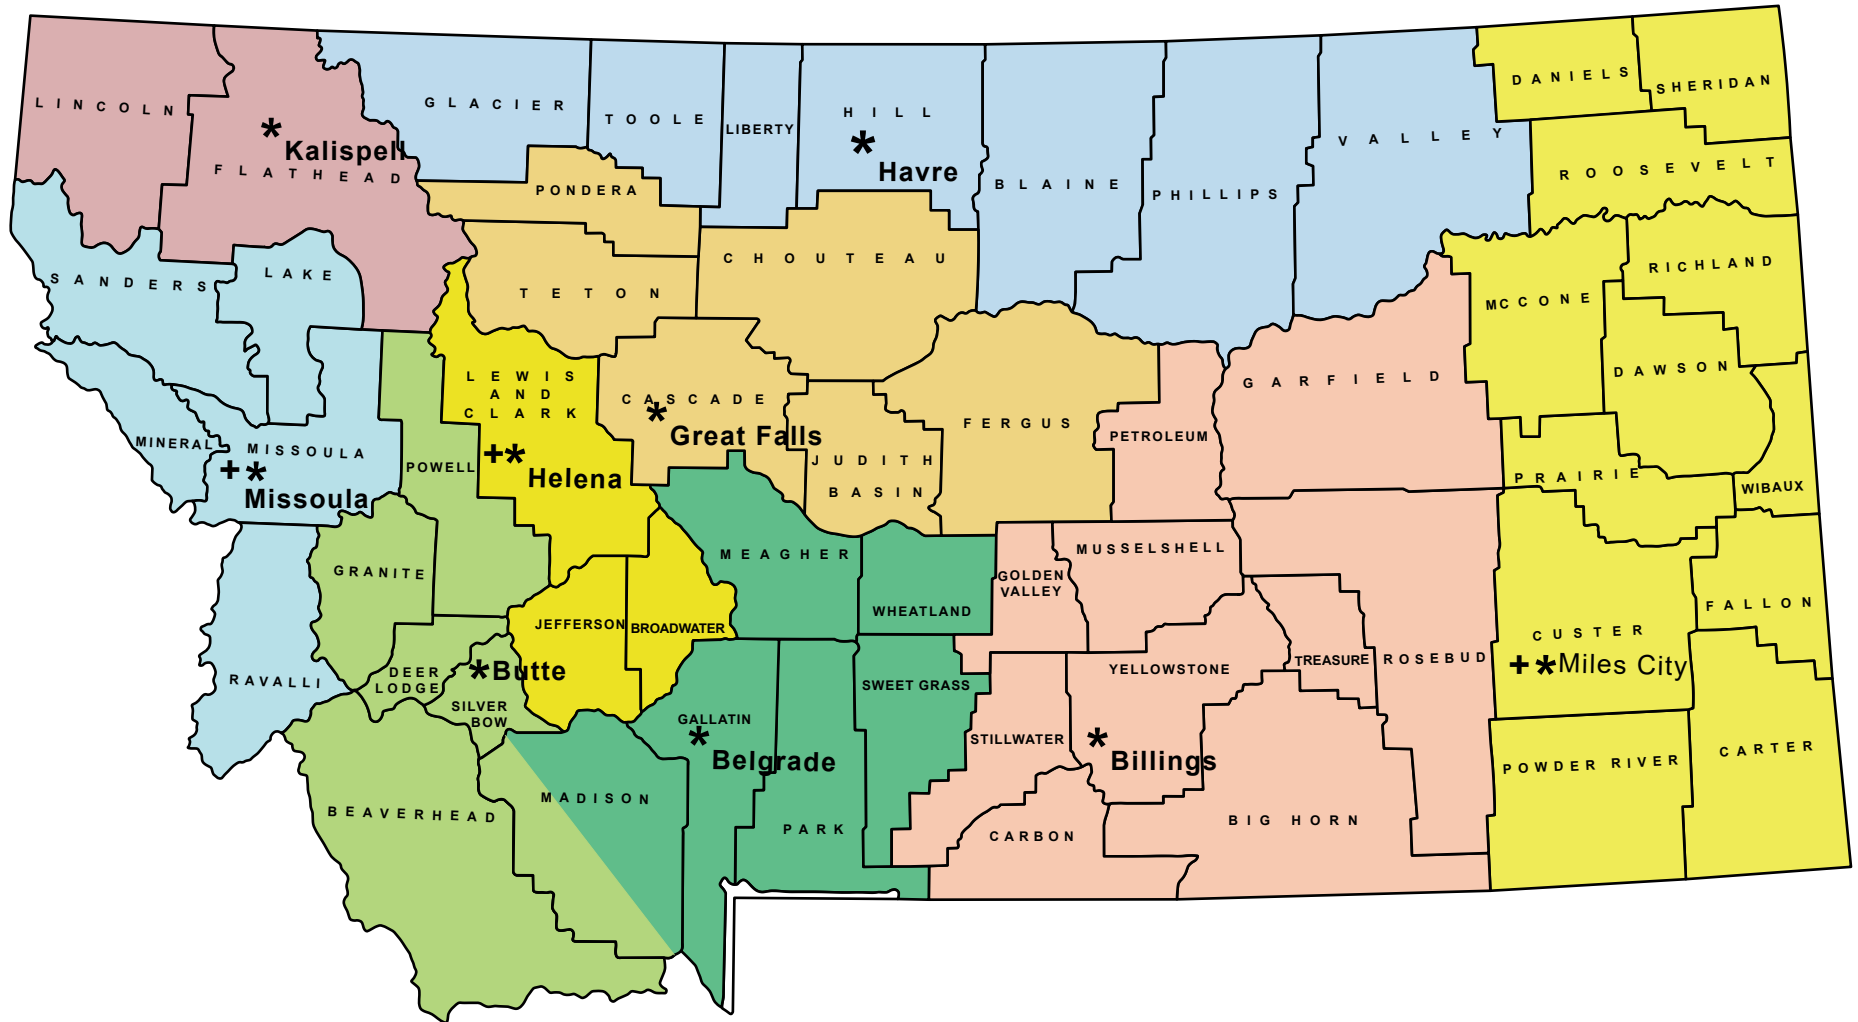

# Montana Veterans Affairs Division Services Offices and Montana State Veterans Cemeteries

## \* Veteran Service Offices

Belgrade	3 VSOs	1 Admin Assist.	Helena	2 VSOs	1 Admin Assist.
Billings	2 VSOs	1 Admin Assist.	Kalispell	2 VSOs	1 Admin Assist.
Butte	1 VSO	1 Admin Assist.	Miles City	1 VSO	1 Admin Assist.
Great Falls	3 VSOs	1 Admin Assist.	Missoula	3 VSOs	1 Admin Assist.
Havre	1 VSO	1 Admin Assist.			

## + Veteran State Cemeteries

Fort Harrison	4 Cemetery Personnel
Miles City	2 Cemetery Personnel
Missoula	4 Cemetery Personnel